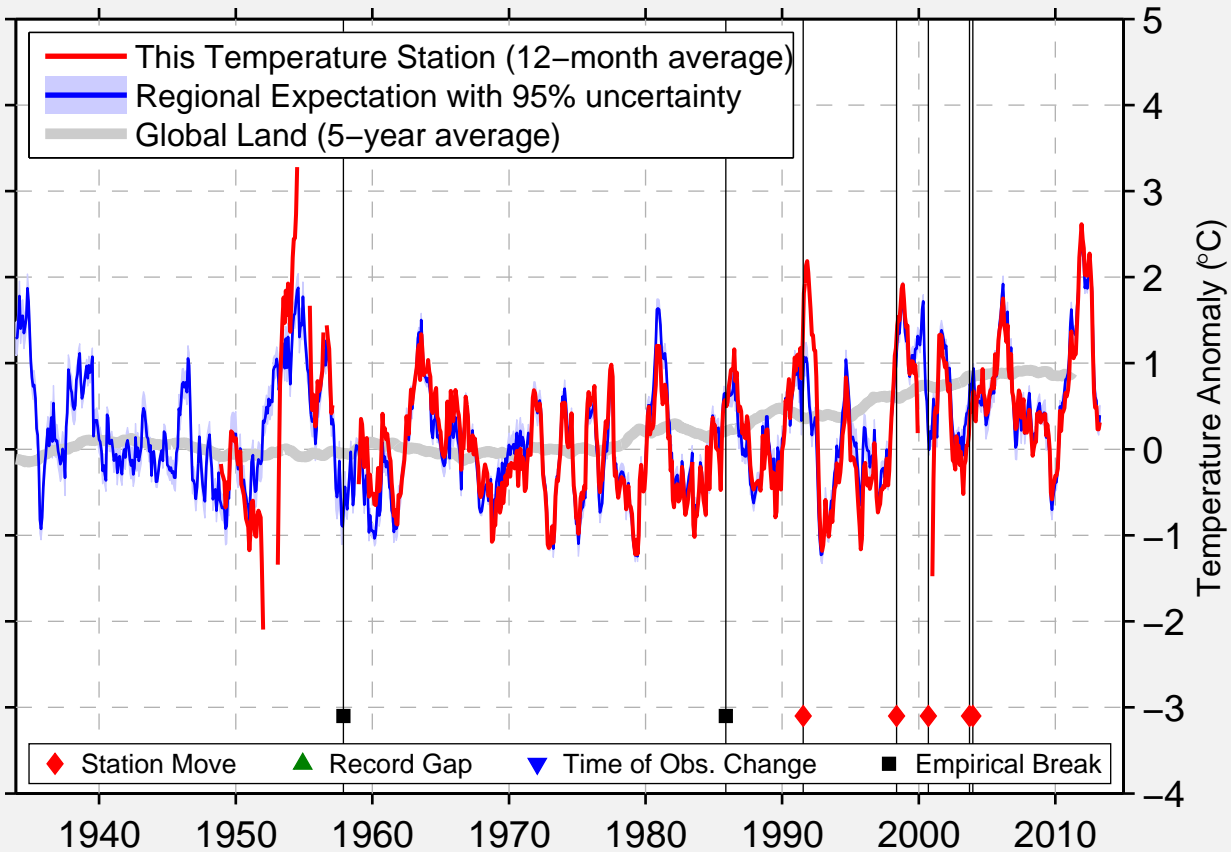

# FREEDOM

36.765 N, 99.113 W (United States)

Data Quality Controlled and Aligned at Breakpoints

Berkeley Earth