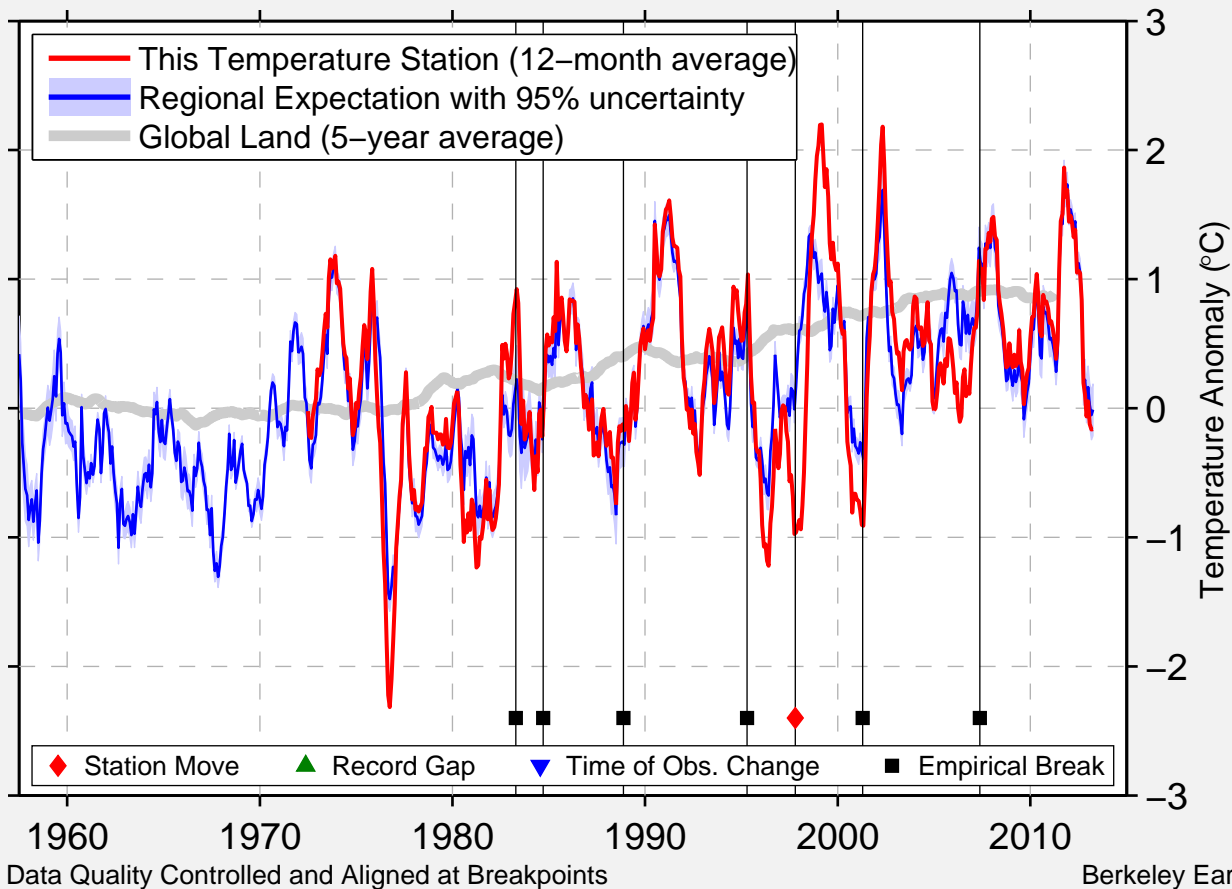

ROANOKE RAPIDS

36.478 N, 77.672 W (United States)

Data Quality Controlled and Aligned at Breakpoints

Berkeley Earth