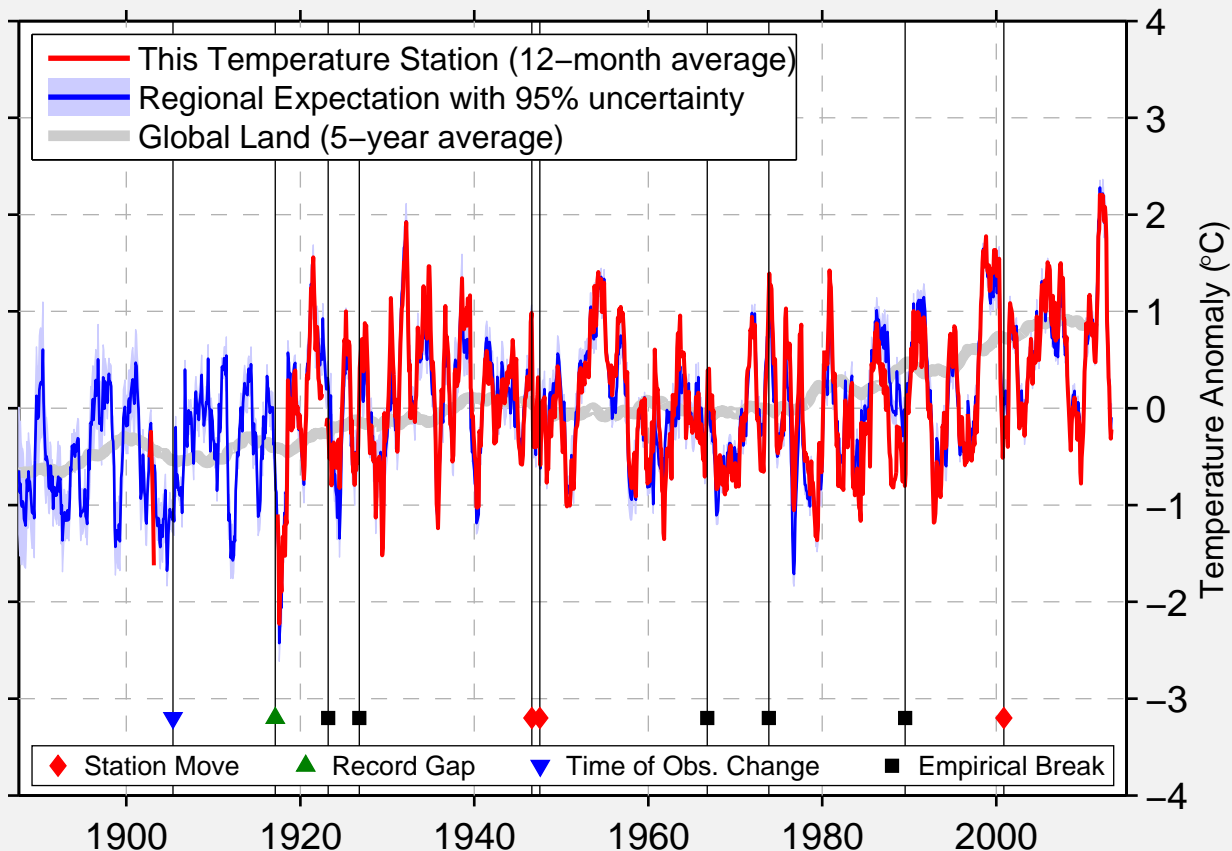

MOUNTAIN HOME 1 NNW

36.335 N, 92.384 W (United States)

Data Quality Controlled and Aligned at Breakpoints

Berkeley Earth