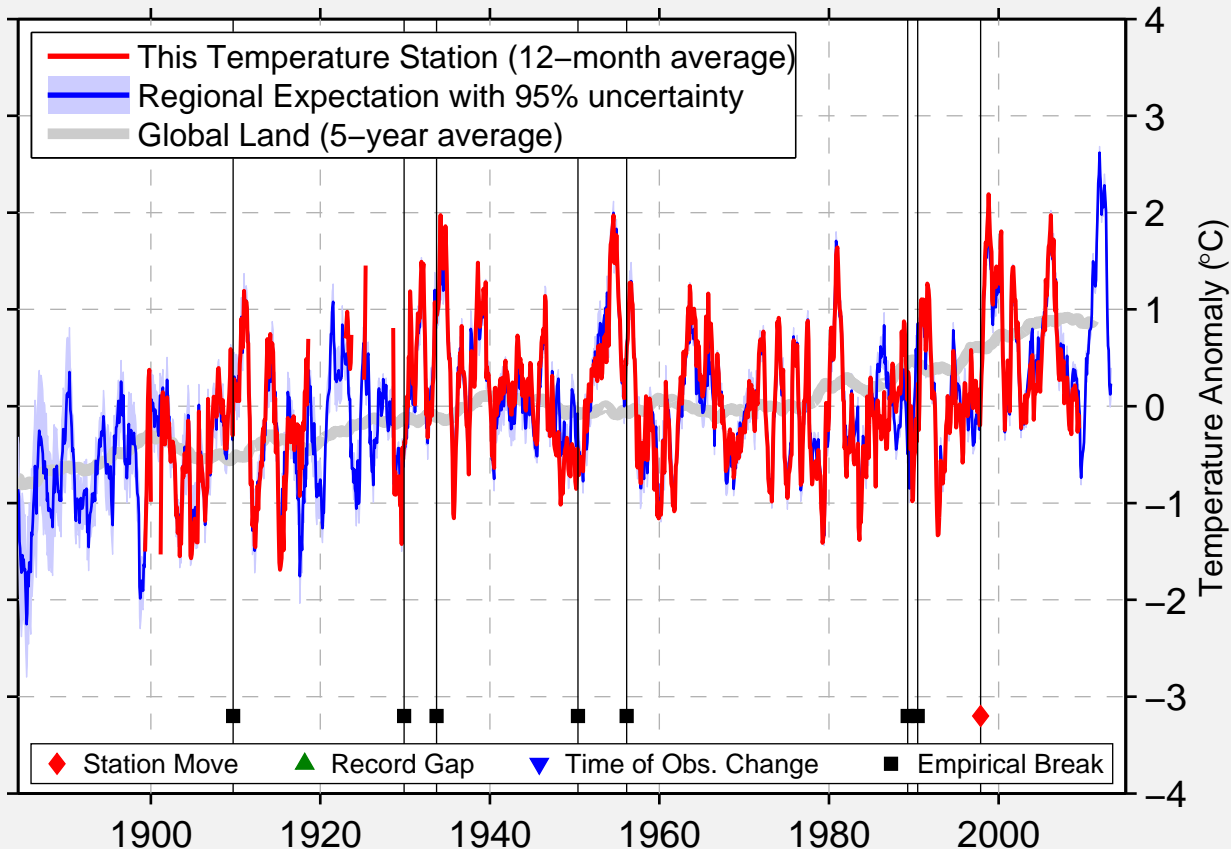

PERRY

36.282 N, 97.297 W (United States)

Data Quality Controlled and Aligned at Breakpoints

Berkeley Earth