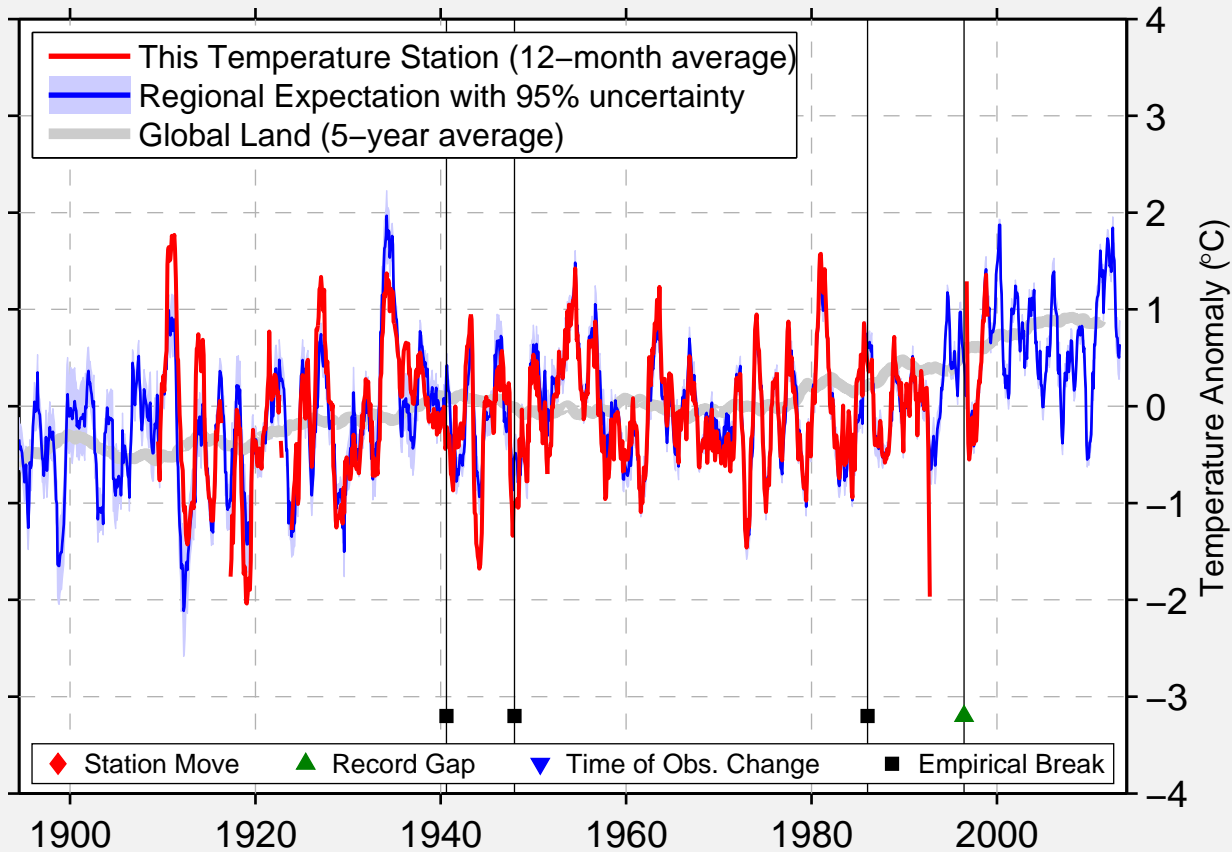

CLAYTON WSO AP, NM

36.270 N, 103.090 W (United States)

Data Quality Controlled and Aligned at Breakpoints

Berkeley Earth