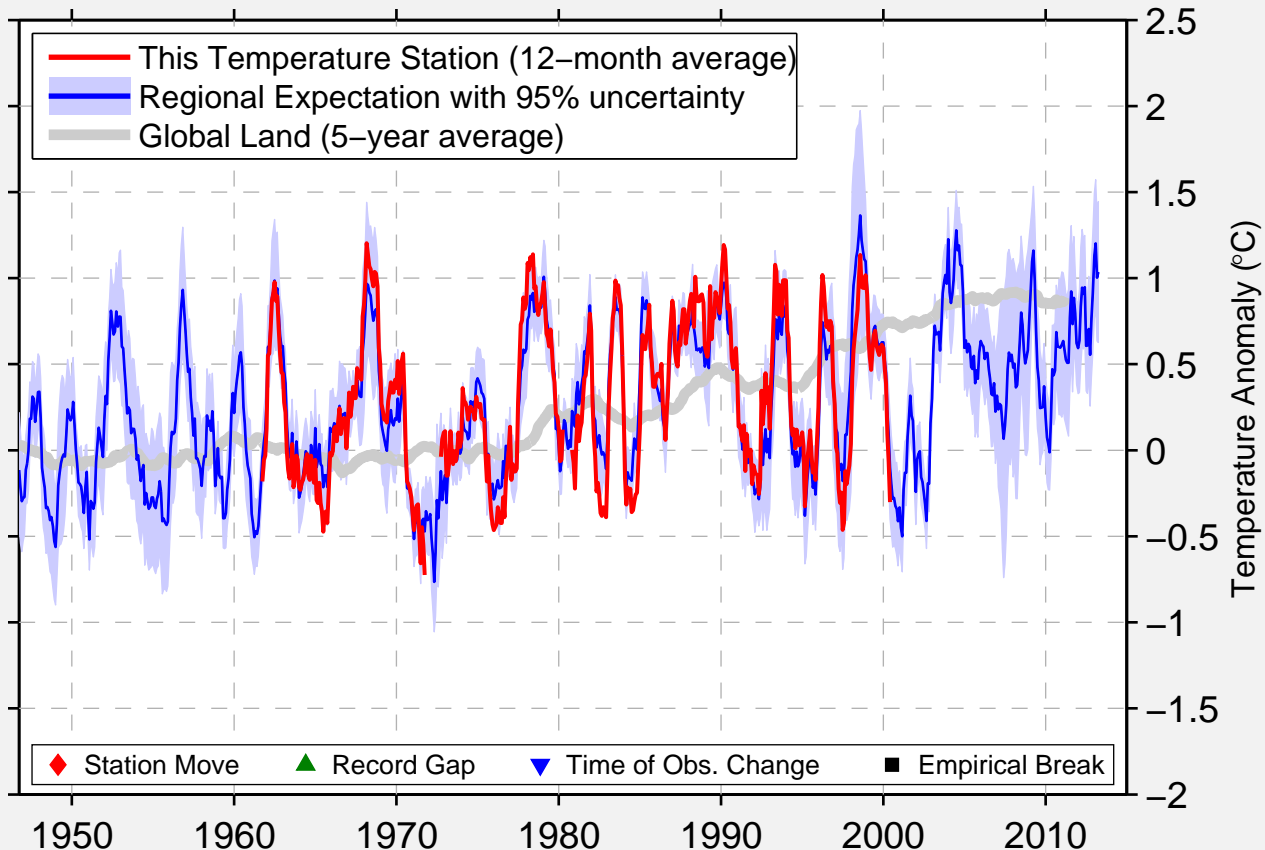

LAGO ARGENTINO AERO

50.333 S, 72.300 W (Argentina)

Data Quality Controlled and Aligned at Breakpoints

Berkeley Earth