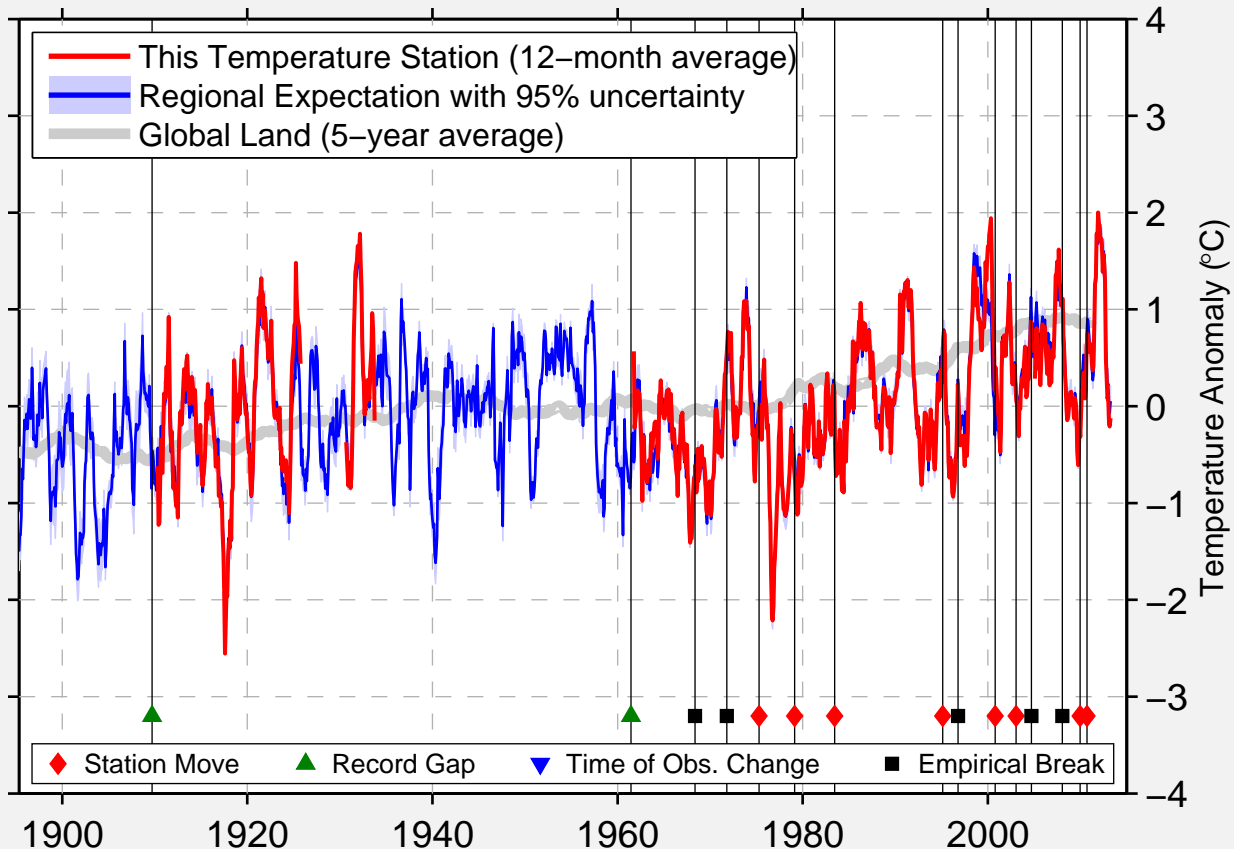

# LEBANON 3 W

36.233 N, 86.347 W (United States)

Data Quality Controlled and Aligned at Breakpoints

Berkeley Earth