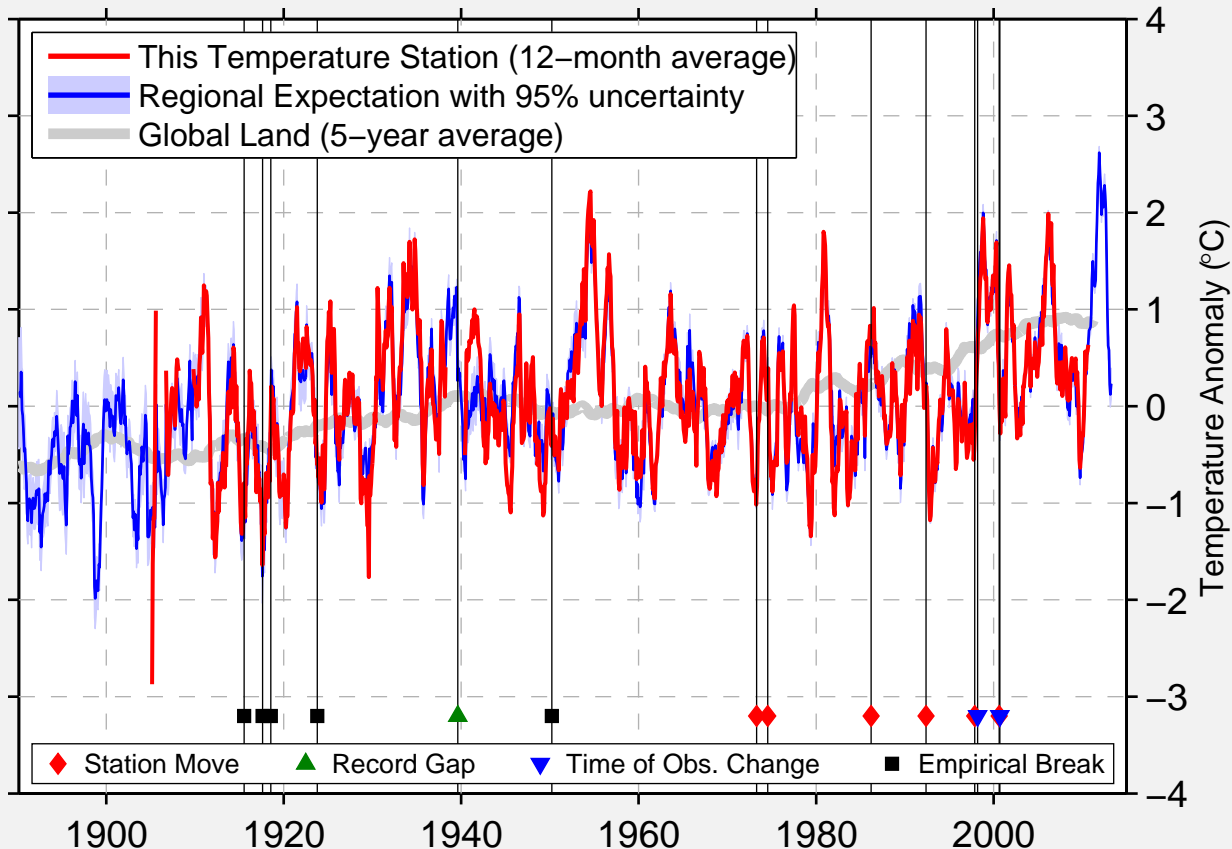

OKEENE

36.122 N, 98.315 W (United States)

Data Quality Controlled and Aligned at Breakpoints

Berkeley Earth