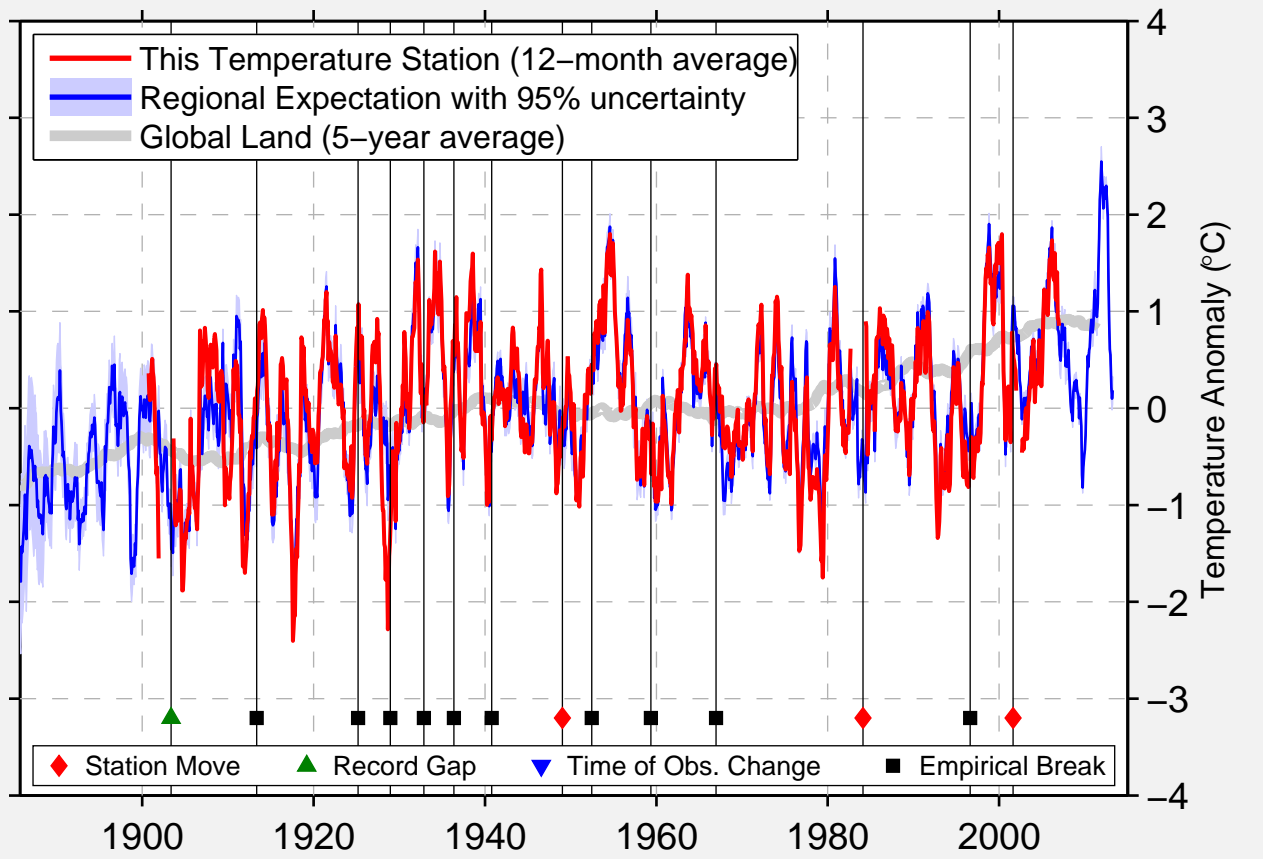

WEBBERS FALLS 5 WSW

35.481 N, 95.204 W (United States)

Data Quality Controlled and Aligned at Breakpoints

Berkeley Earth