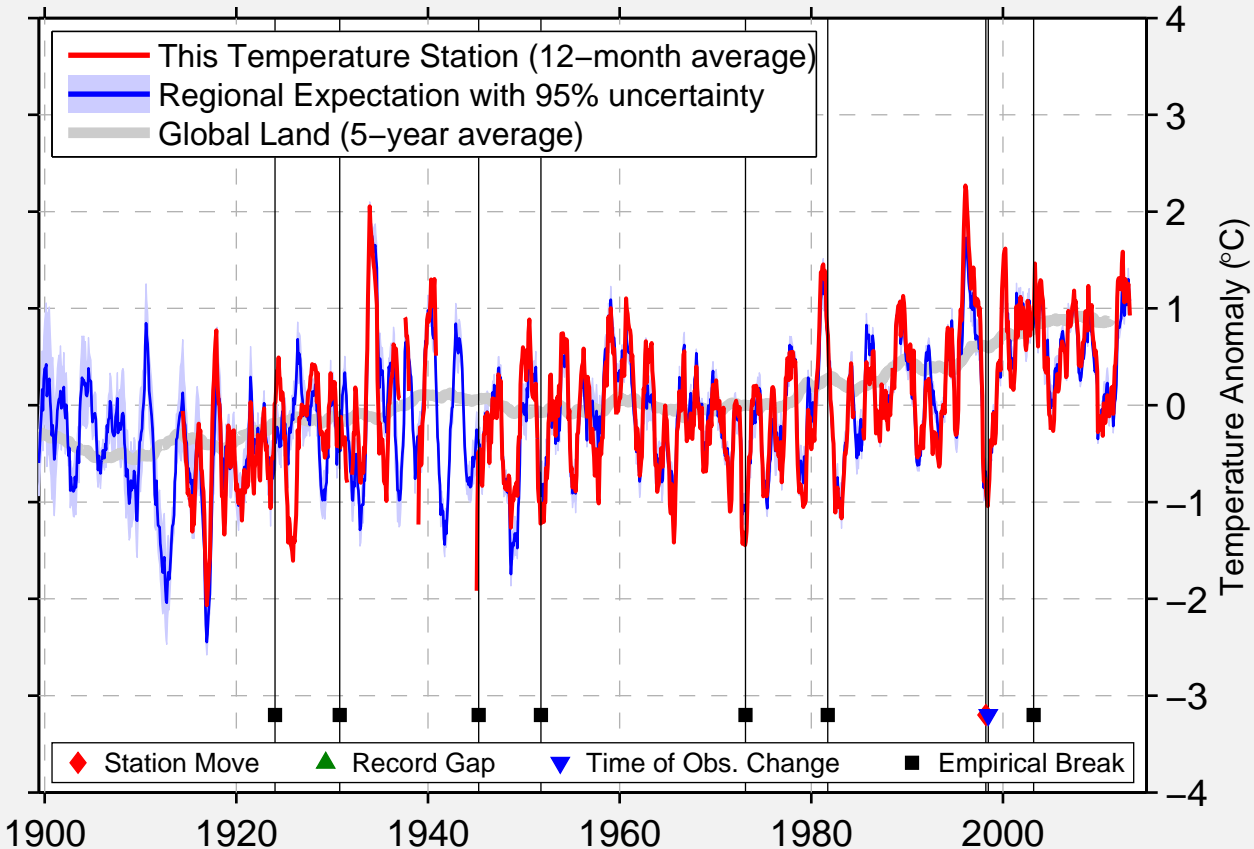

SEARCHLIGHT

35.466 N, 114.922 W (United States)

1900 1920 1940 1960 1980 2000
Data Quality Controlled and Aligned at Breakpoints

Berkeley Earth