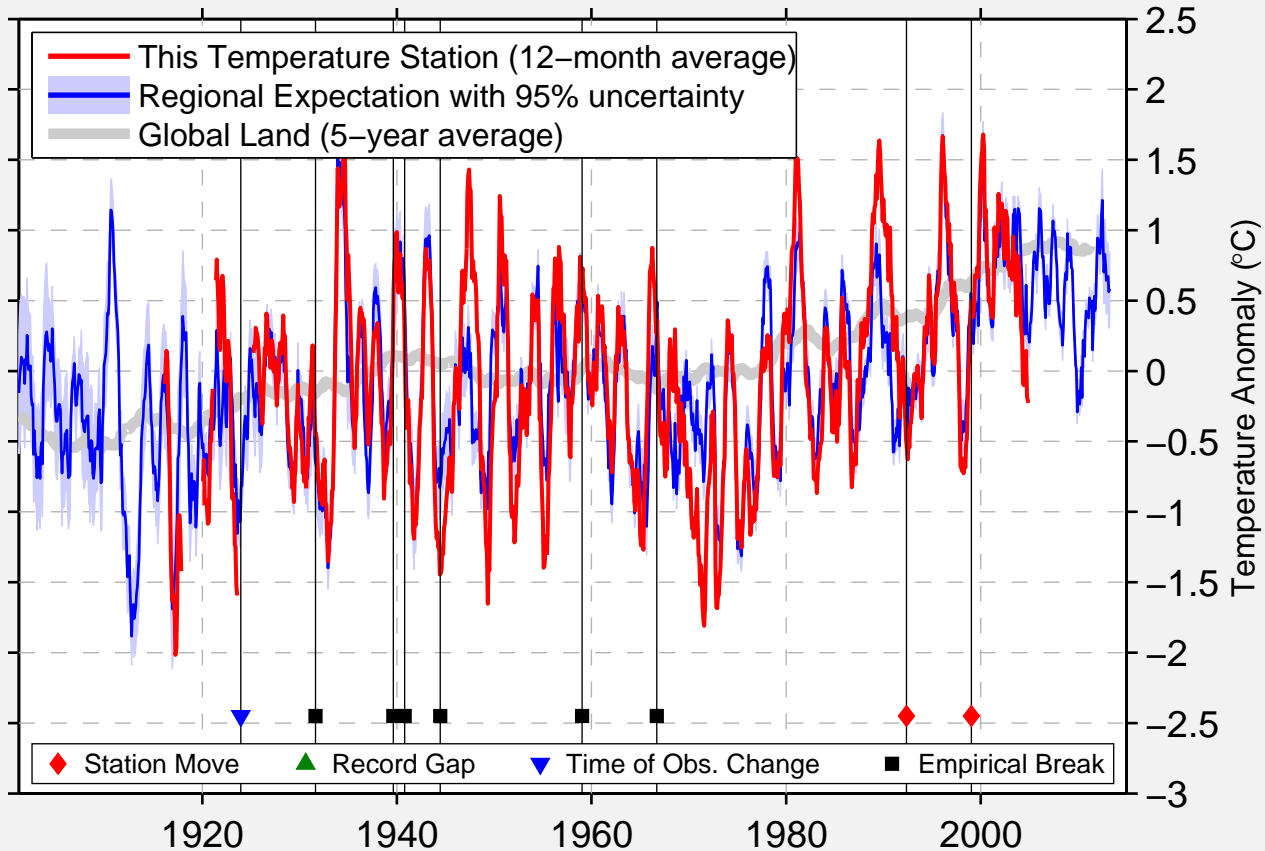

CHILDS

34.353 N, 111.699 W (United States)

Data Quality Controlled and Aligned at Breakpoints

Berkeley Earth