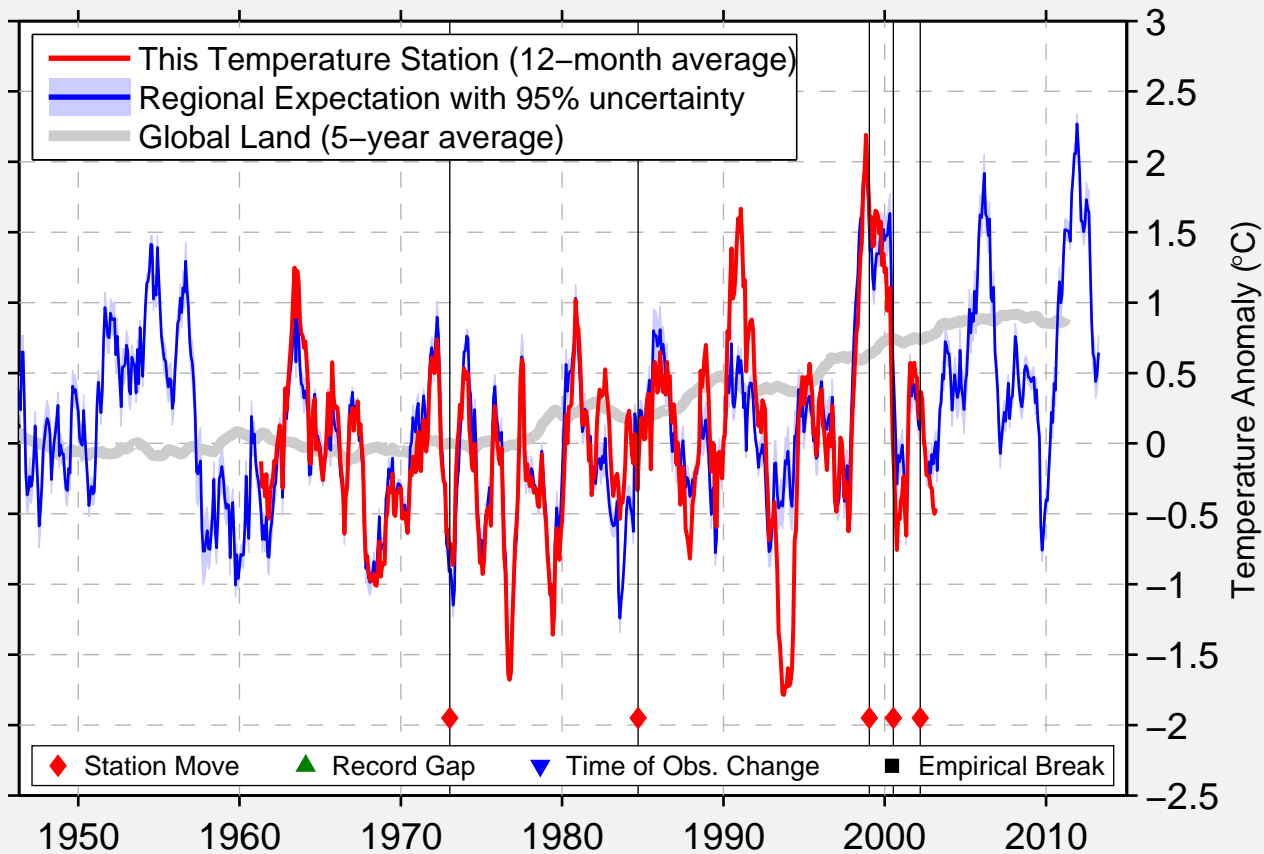

PILOT POINT ISL DU BOI

33.379 N, 96.985 W (United States)

Data Quality Controlled and Aligned at Breakpoints

Berkeley Earth