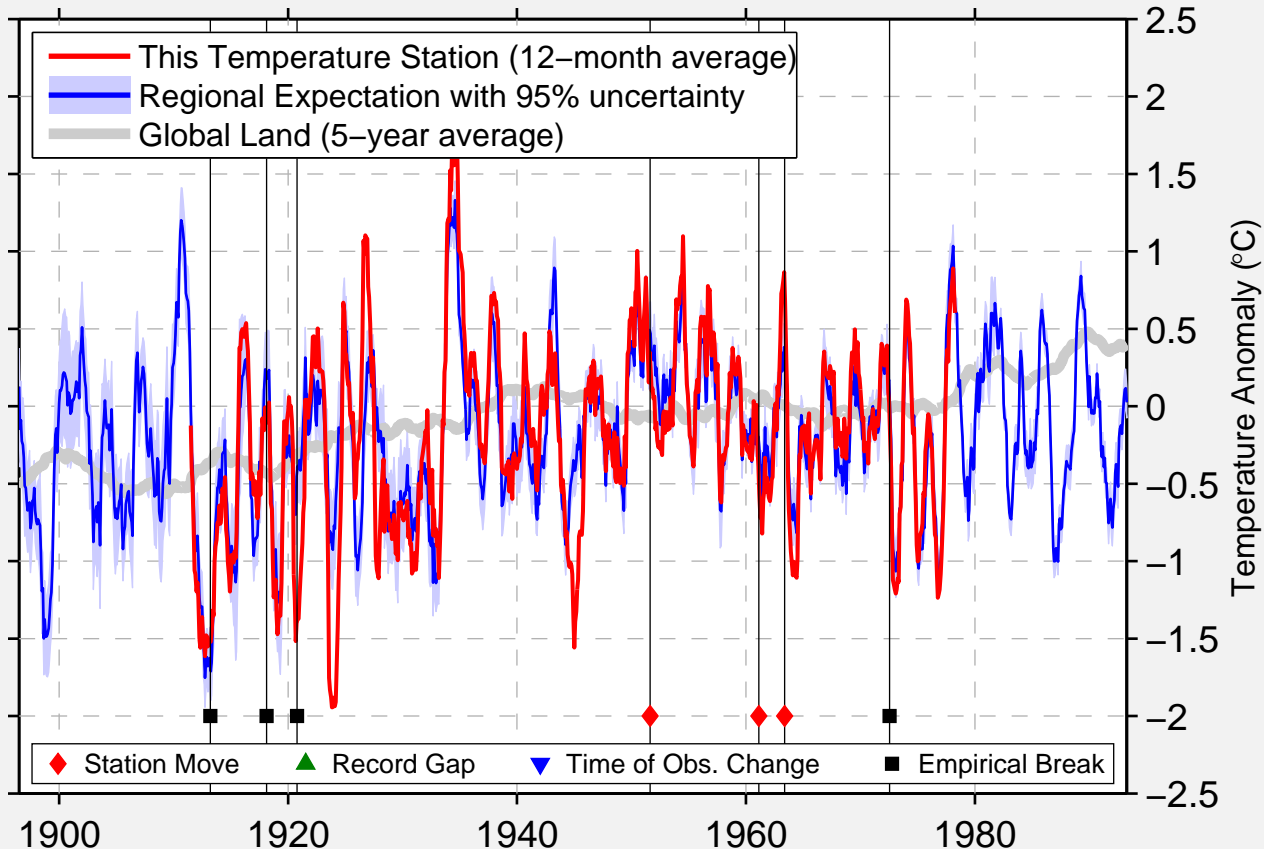

MESCALERO, NM USA

33.150 N, 105.783 W (United States)

Data Quality Controlled and Aligned at Breakpoints

Berkeley Earth