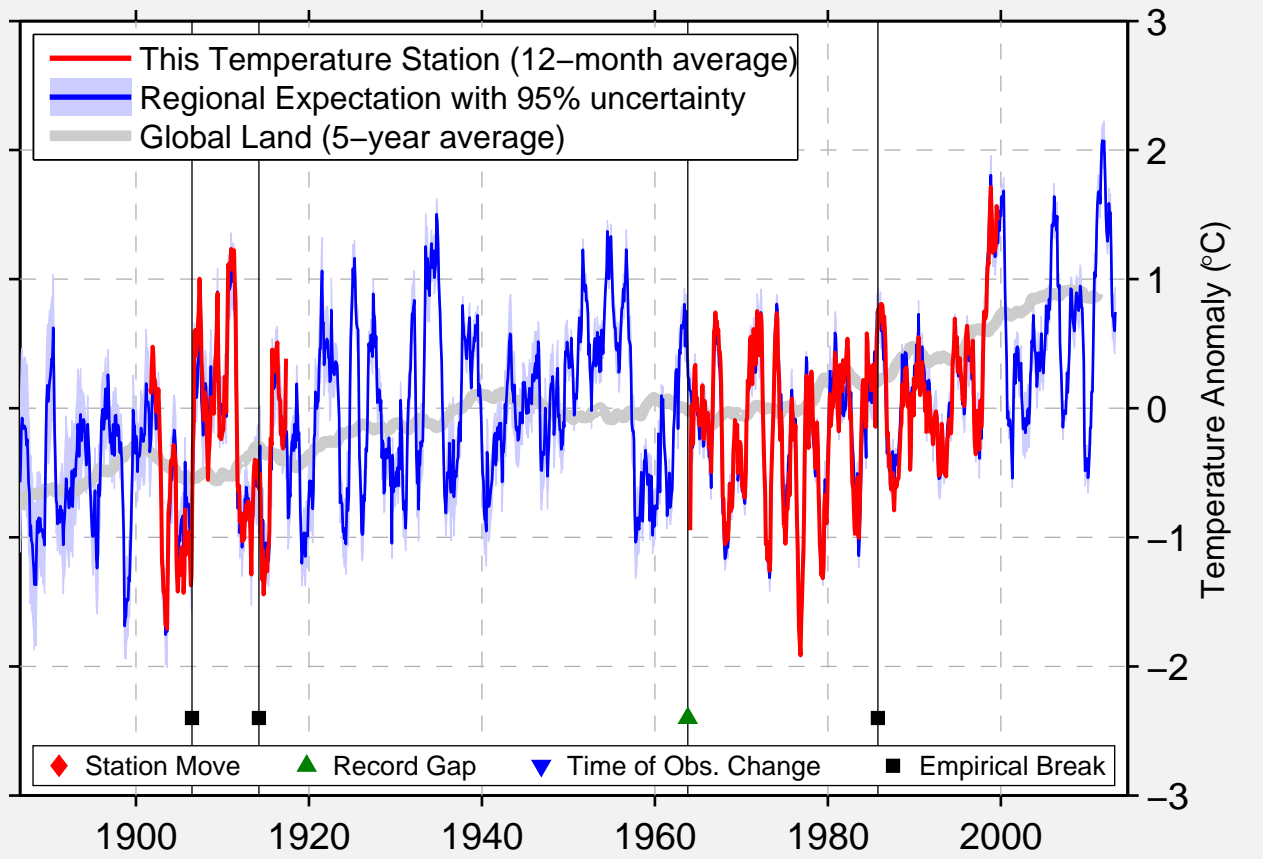

# SAN SABA

31.183 N, 98.717 W (United States)

◆ Station Move    ▲ Record Gap    ▼ Time of Obs. Change    ■ Empirical Break