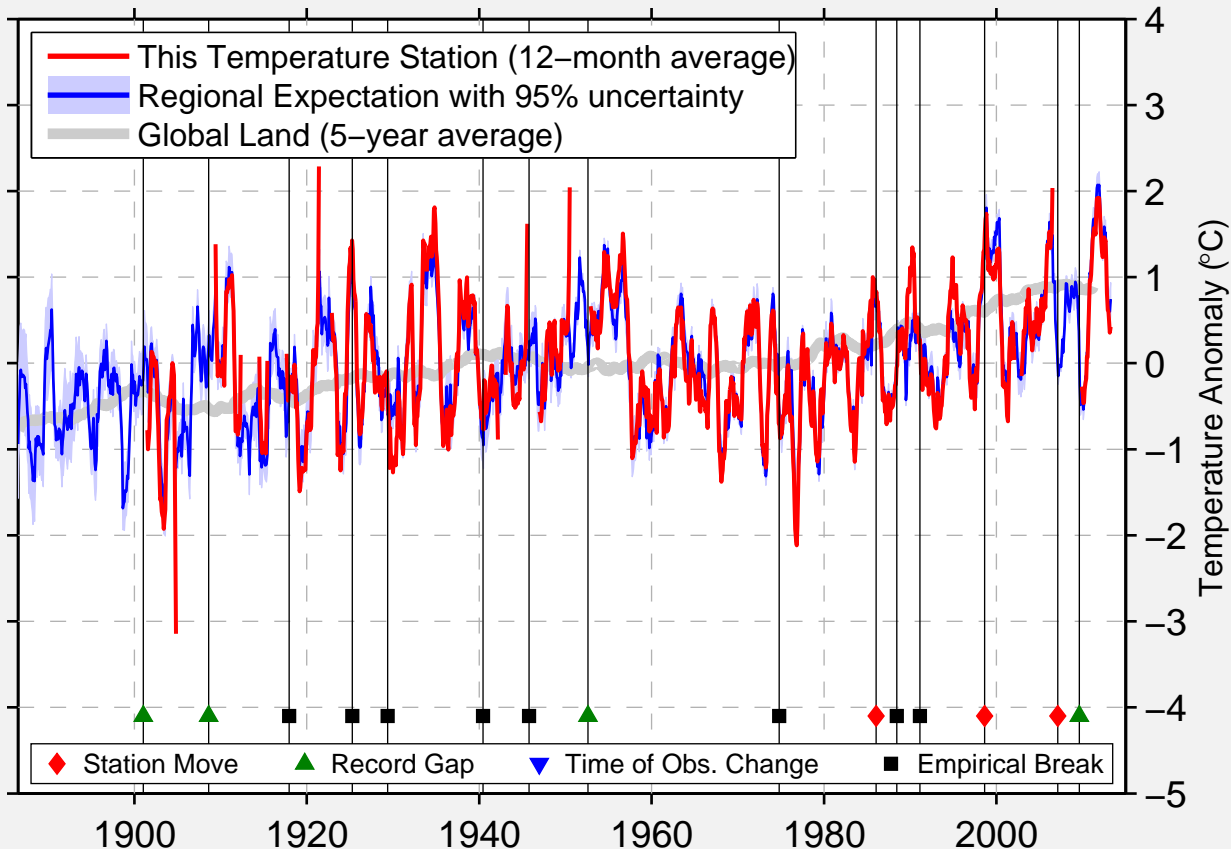

BURNET

30.742 N, 98.233 W (United States)

Data Quality Controlled and Aligned at Breakpoints

Berkeley Earth