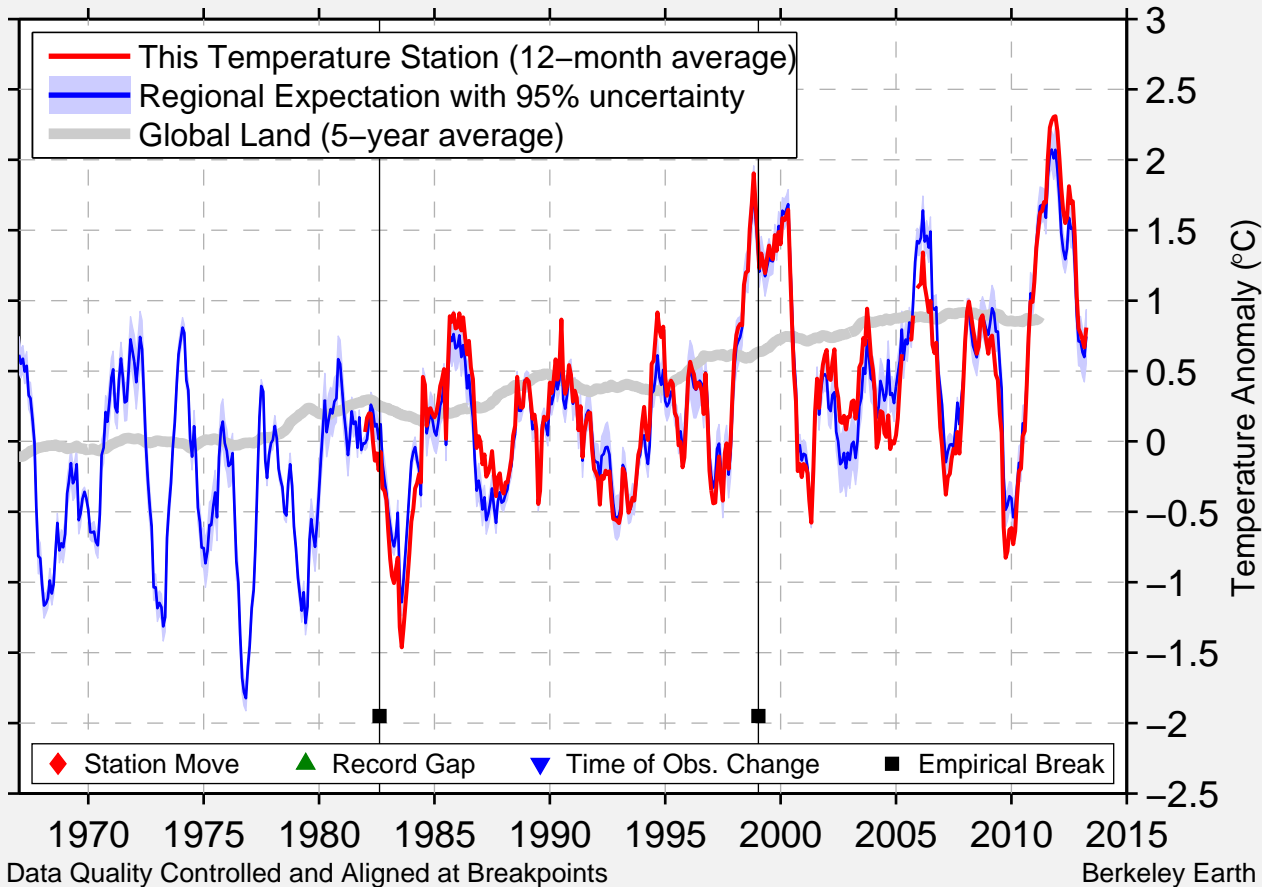

GEORGETOWN LAKE

30.684 N, 97.717 W (United States)

Data Quality Controlled and Aligned at Breakpoints

Berkeley Earth