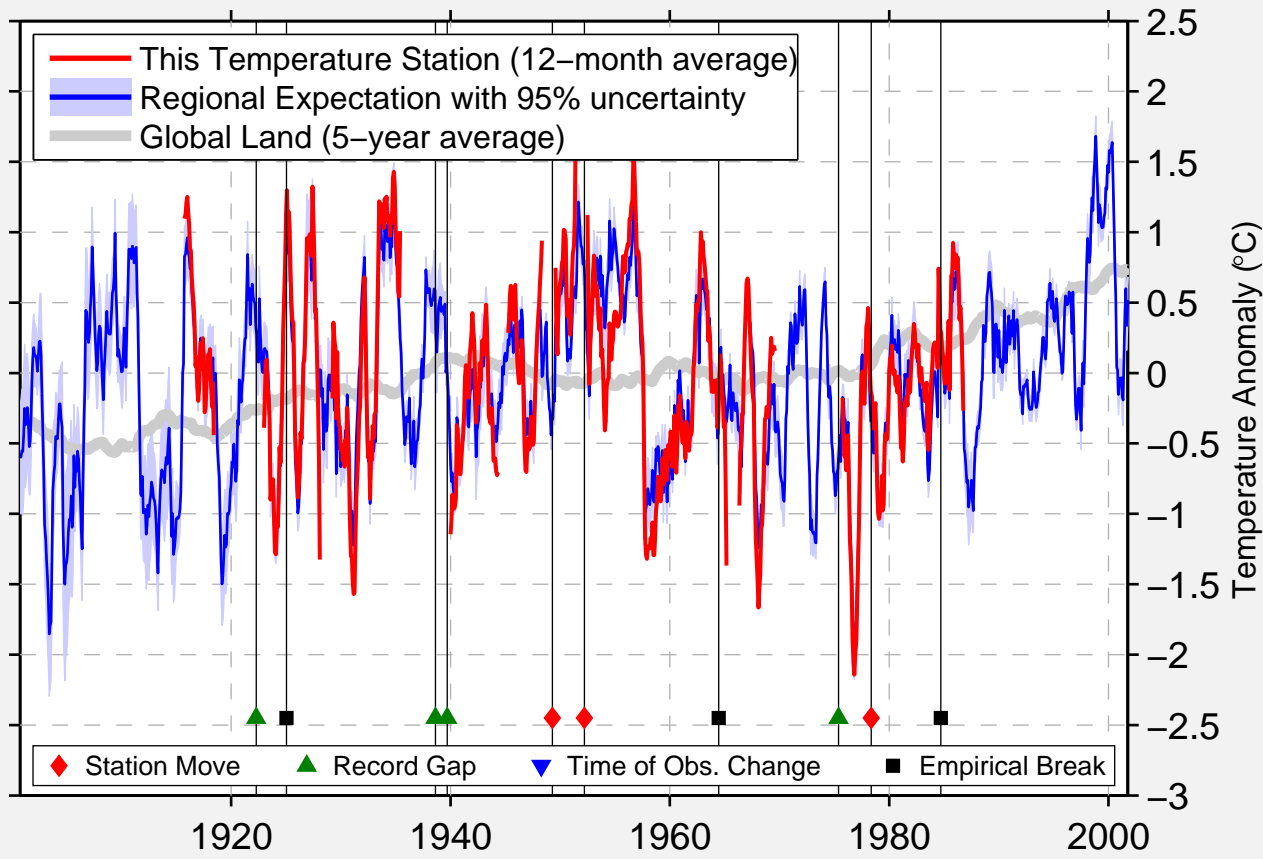

LA PRYOR

28.983 N, 99.869 W (United States)

Data Quality Controlled and Aligned at Breakpoints

Berkeley Earth