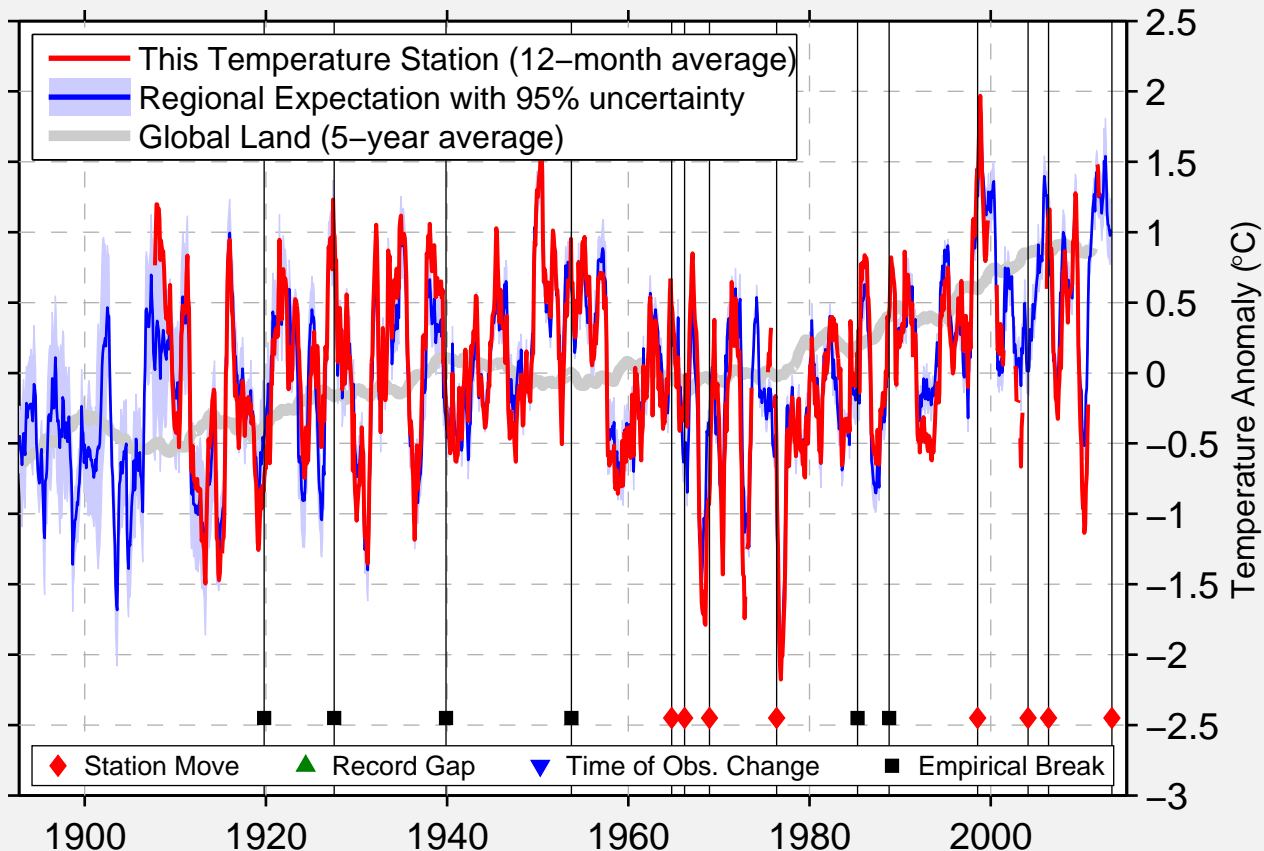

# FALFURRIAS

27.185 N, 98.131 W (United States)

Data Quality Controlled and Aligned at Breakpoints

Berkeley Earth