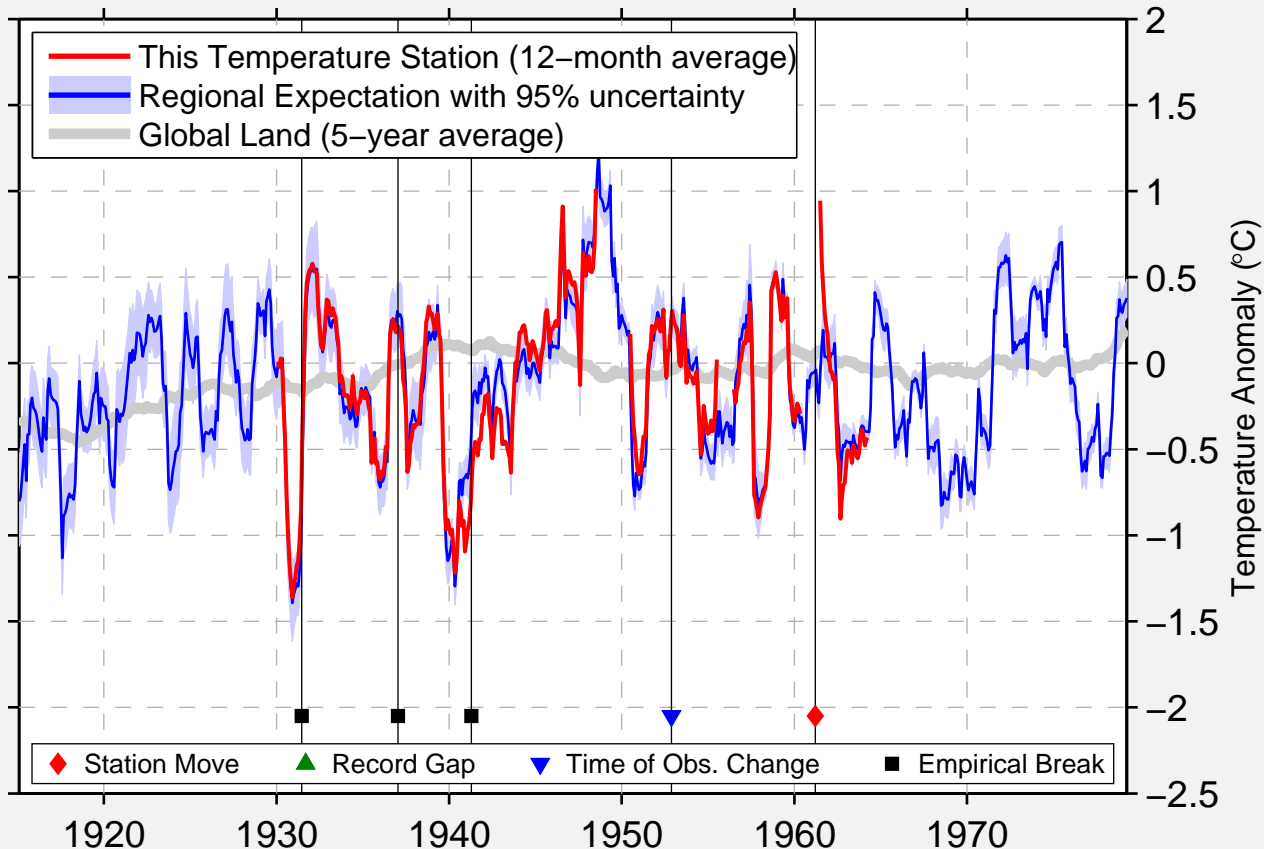

WEST PALM BEACH RADIO WJN

26.725 N, 80.050 W (United States)

Data Quality Controlled and Aligned at Breakpoints

Berkeley Earth