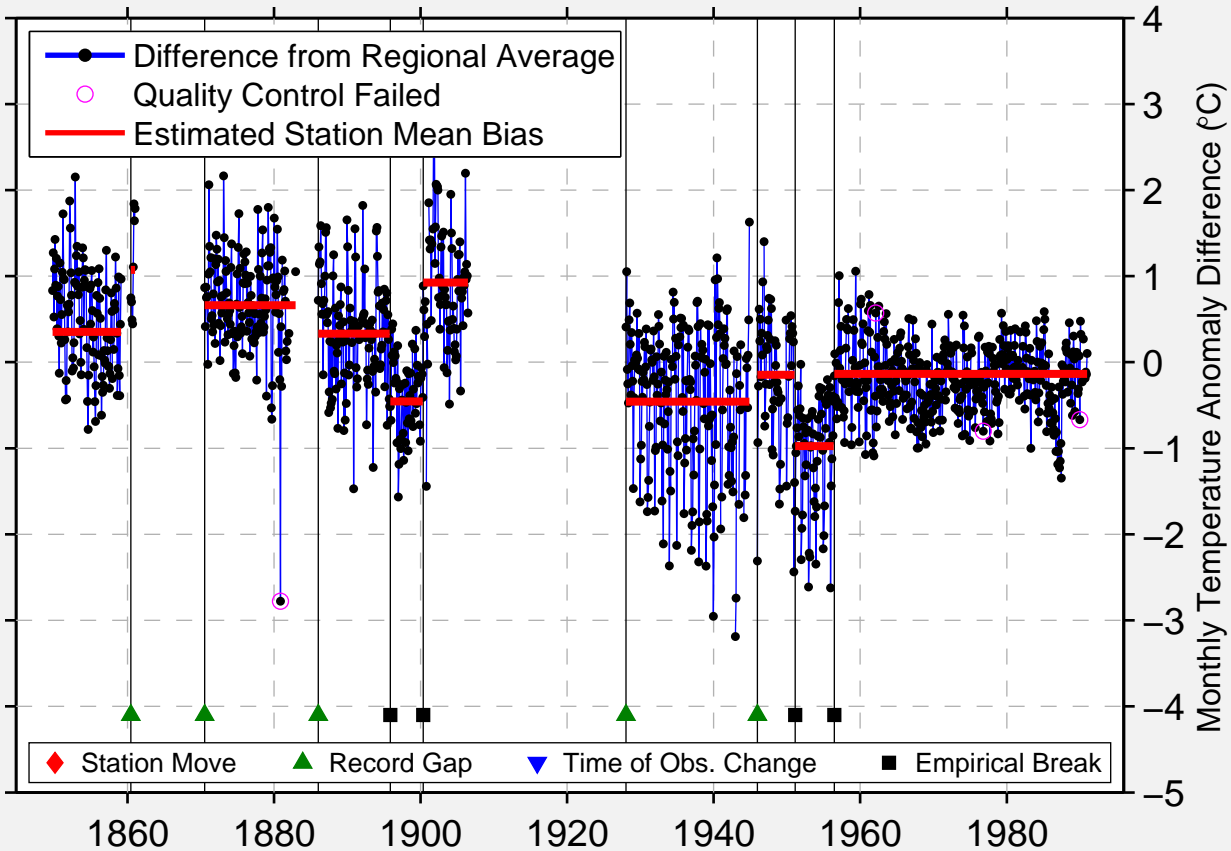

RIO-GRANDE-CITY-3W

Difference of Station Temperature Data from Regional Average

Monthly Temperature Anomaly Difference (°C)