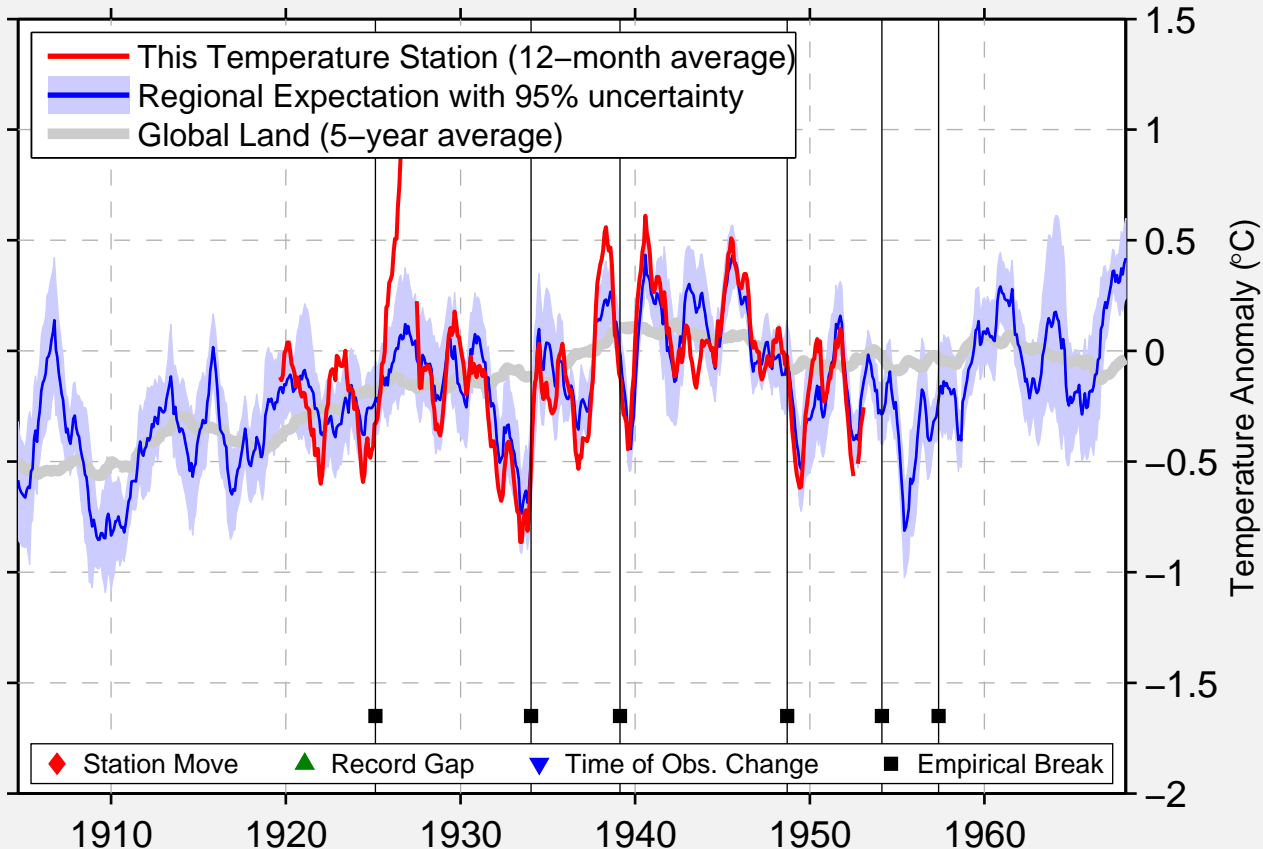

ELEEELE 927

21.906 N, 159.579 W (United States)

Data Quality Controlled and Aligned at Breakpoints

Berkeley Earth