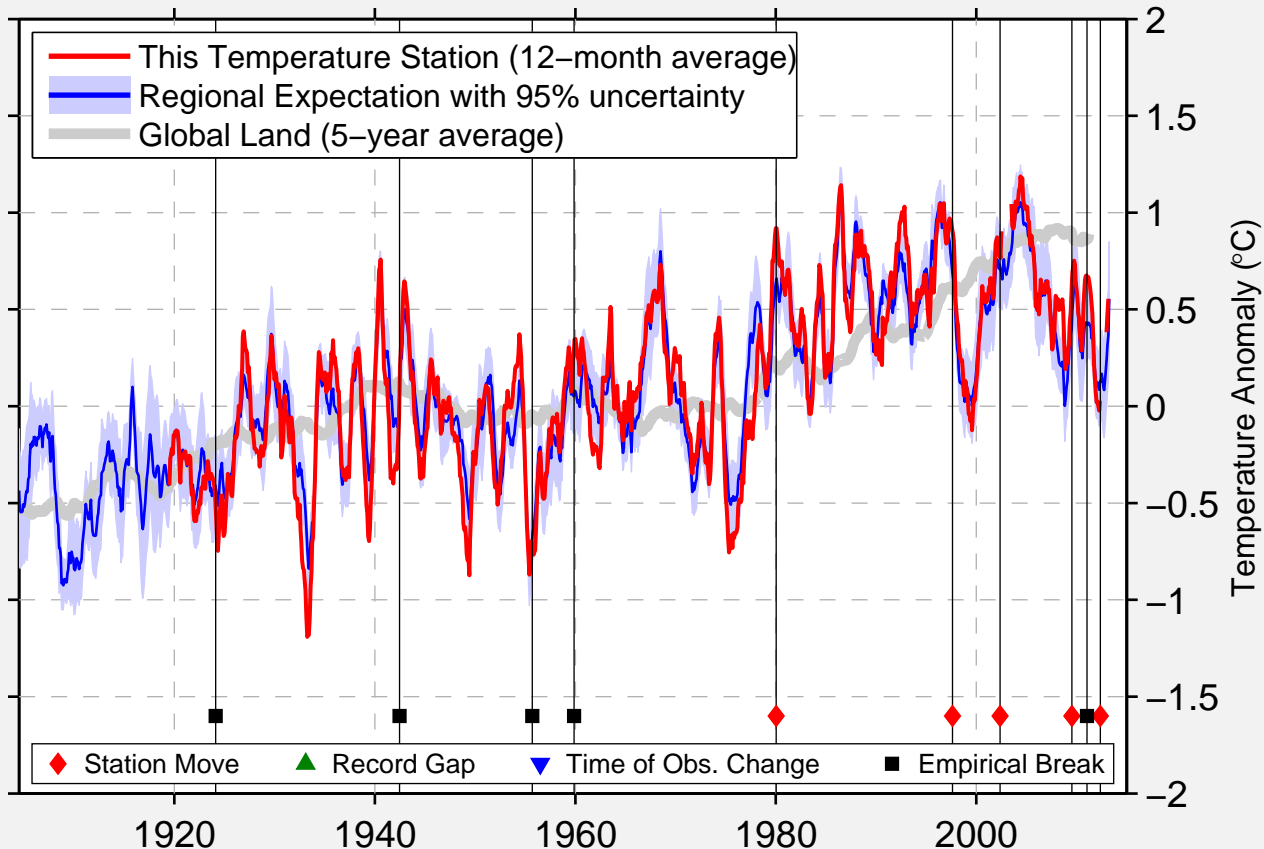

HAWAII VOLCNS NP HQ 54

19.433 N, 155.266 W (United States)

Data Quality Controlled and Aligned at Breakpoints

Berkeley Earth