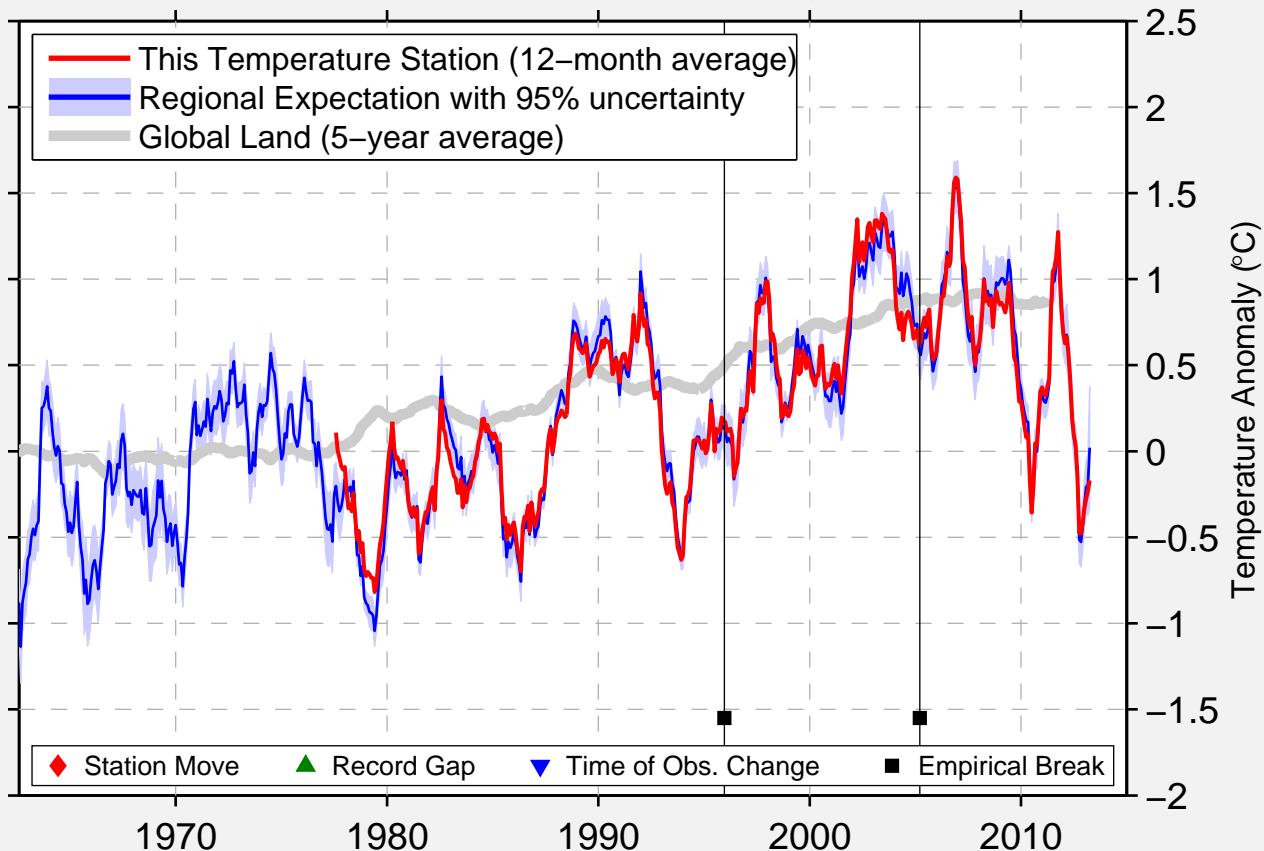

# SUMBURGH (CAPE)

59.883 N, 1.300 W (United Kingdom)

Data Quality Controlled and Aligned at Breakpoints

Berkeley Earth