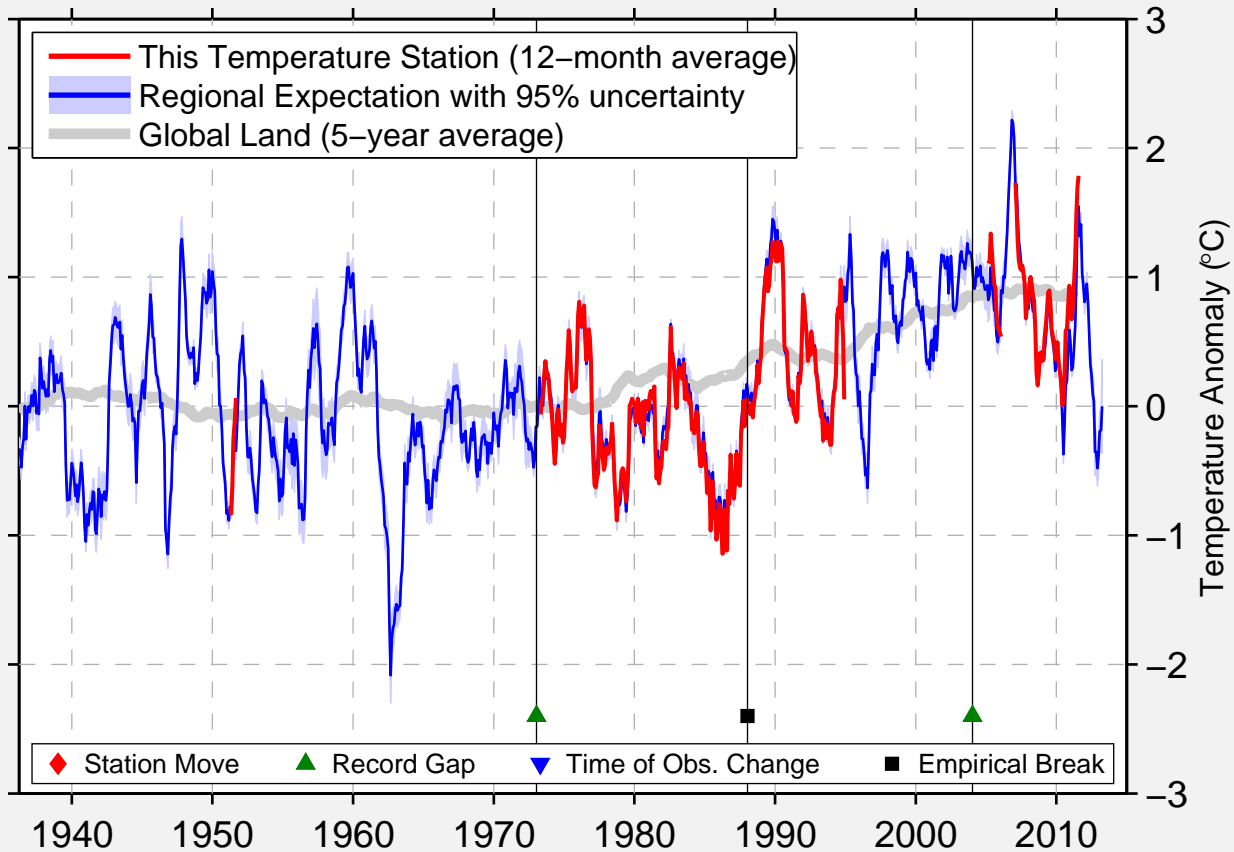

WYTON(RAF)

52.350 N, 0.117 W (United Kingdom)

Data Quality Controlled and Aligned at Breakpoints

Berkeley Earth