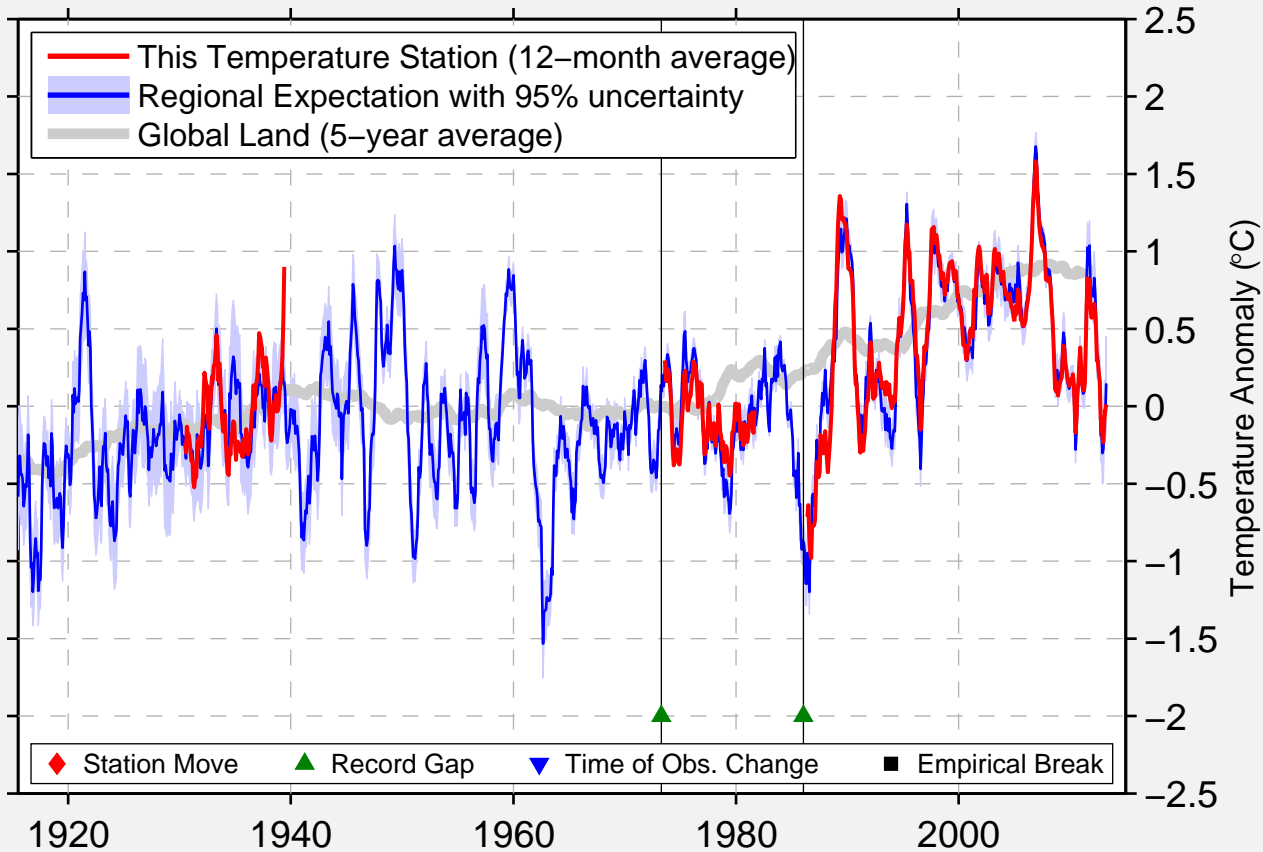

# SCILLY: ST MARYS AI

49.925 N, 6.300 W (United Kingdom)

Data Quality Controlled and Aligned at Breakpoints

Berkeley Earth