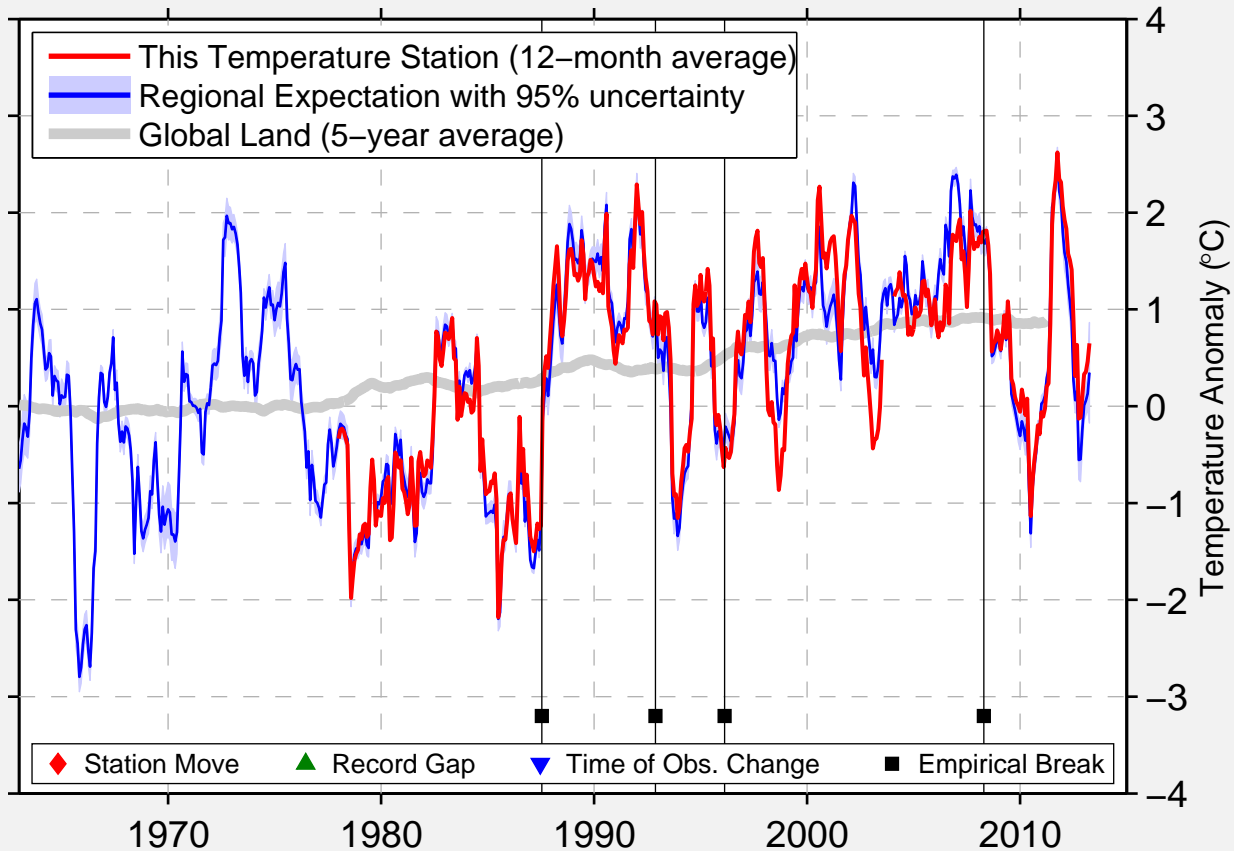

# KRAMFORS (SWE-AFB)

63.050 N, 17.767 E (Sweden)

Data Quality Controlled and Aligned at Breakpoints

Berkeley Earth