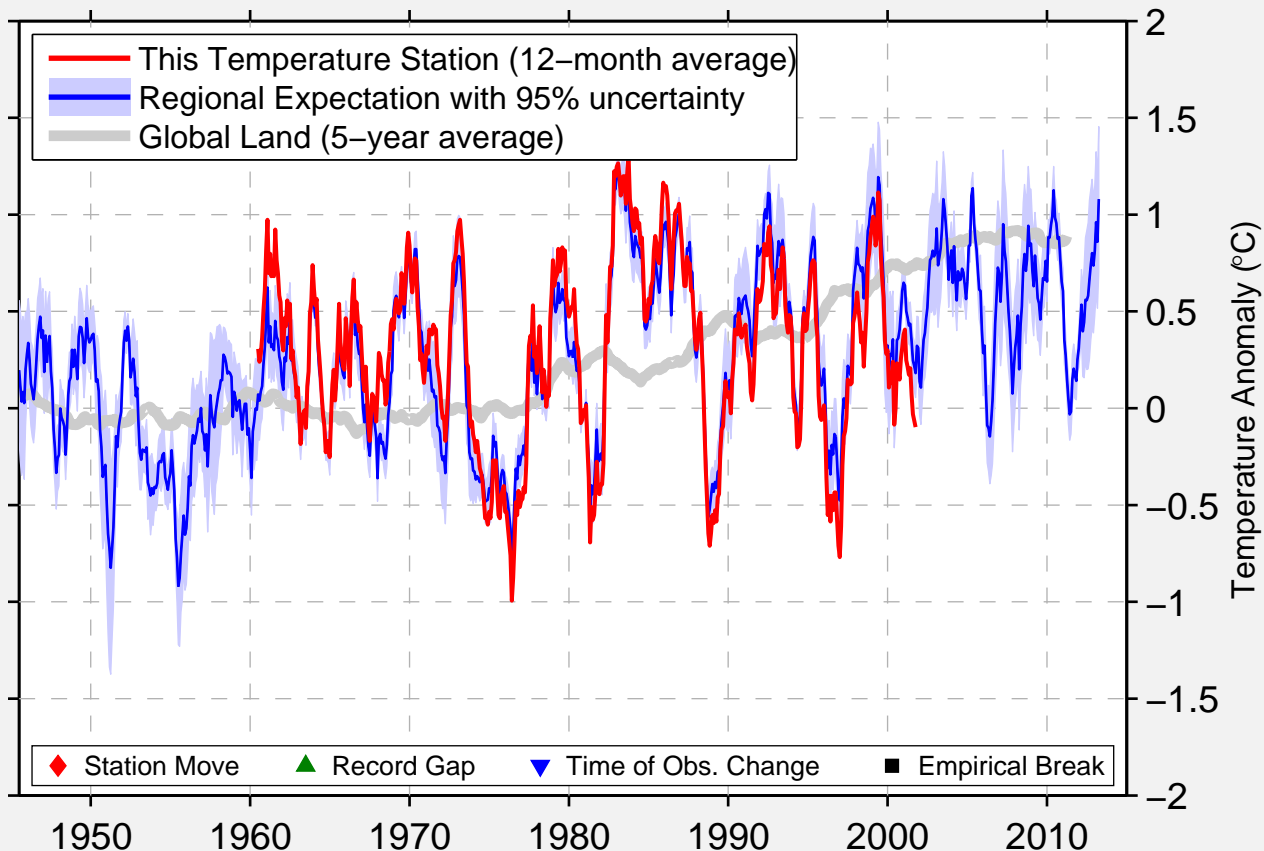

GLEN COLLEGE – AGR

28.953 S, 26.330 E (South Africa)

Data Quality Controlled and Aligned at Breakpoints

Berkeley Earth