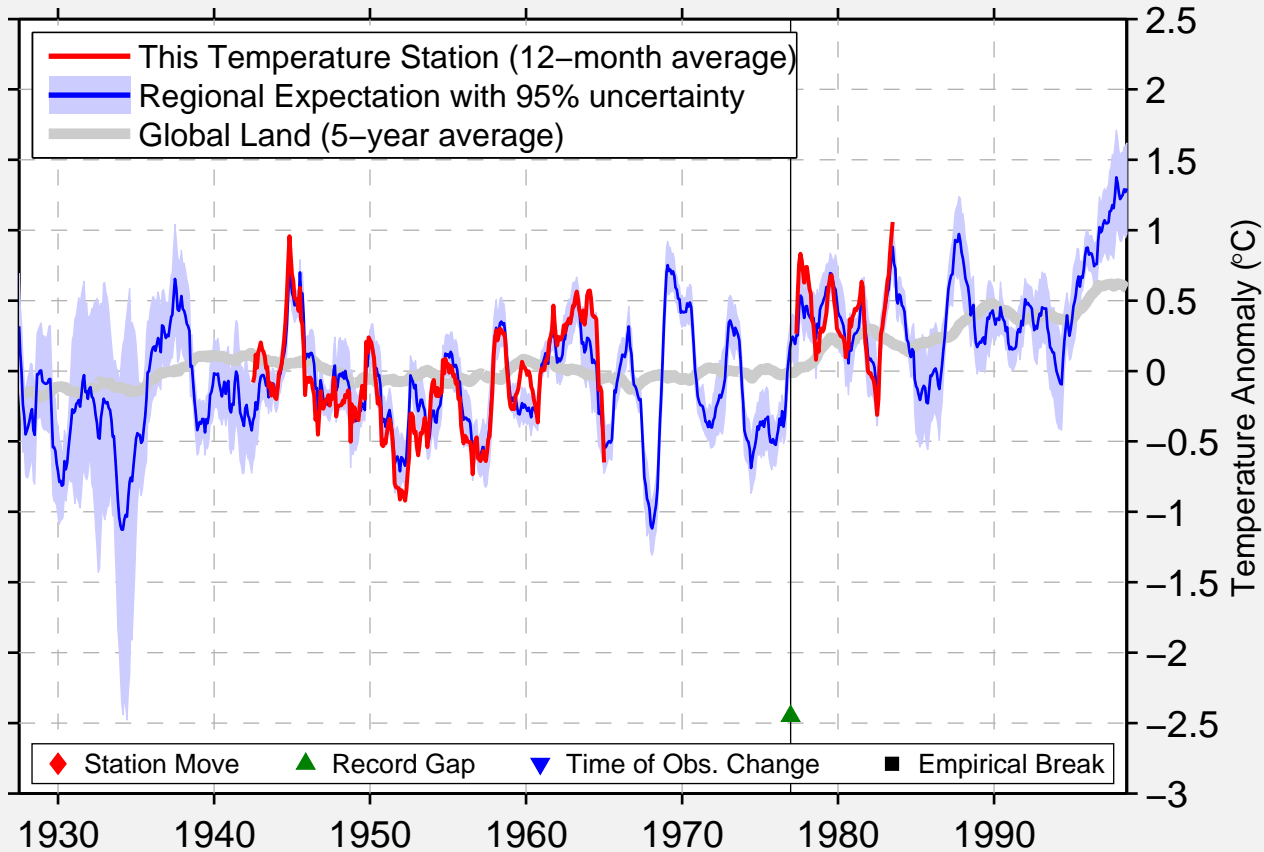

THIES SENE THIE

14.800 N, 17.013 W (Senegal)

Data Quality Controlled and Aligned at Breakpoints

Berkeley Earth