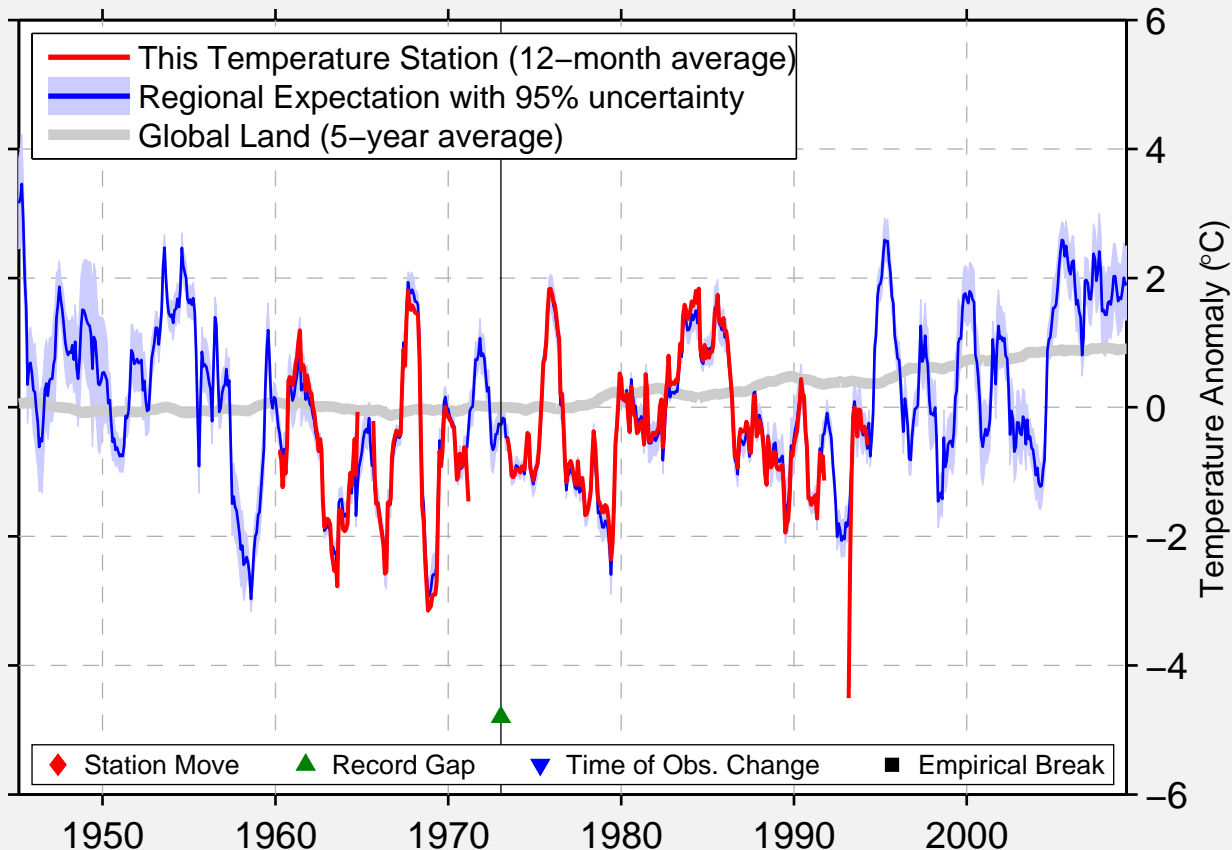

# PRAVDY ISLAND

76.283 N, 94.733 E (Russia)

Data Quality Controlled and Aligned at Breakpoints

Berkeley Earth