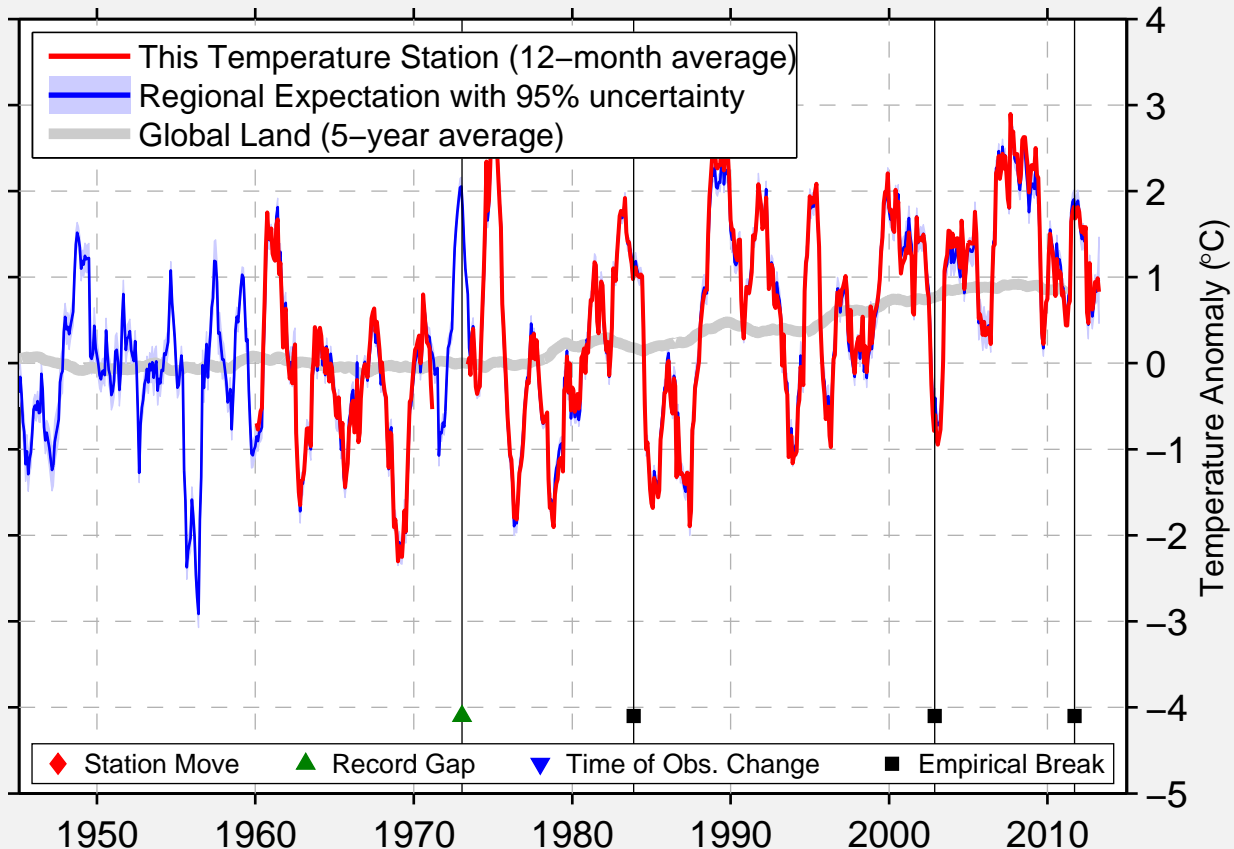

CHEREPOVEC

59.267 N, 38.017 E (Russia)

Data Quality Controlled and Aligned at Breakpoints

Berkeley Earth