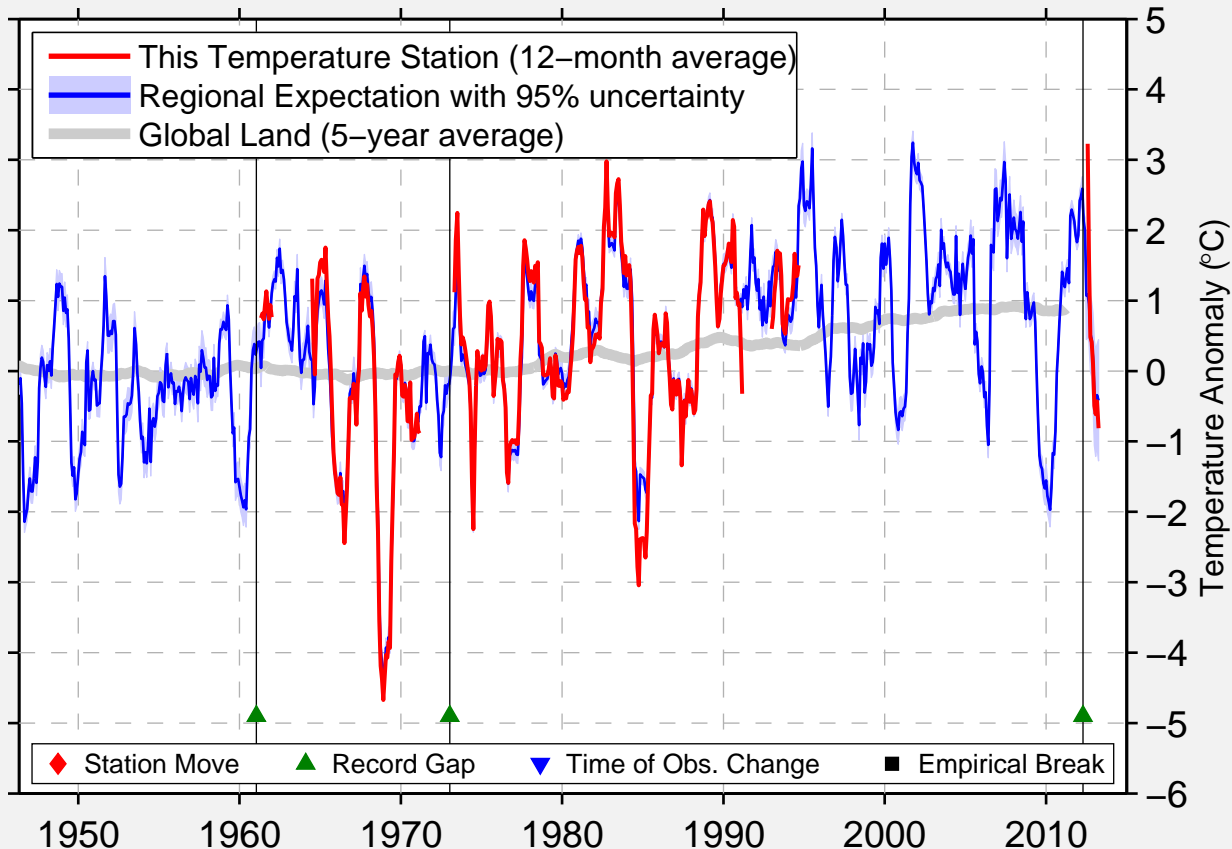

STEPANOVKA

58.636 N, 86.732 E (Russia)

Data Quality Controlled and Aligned at Breakpoints

Berkeley Earth