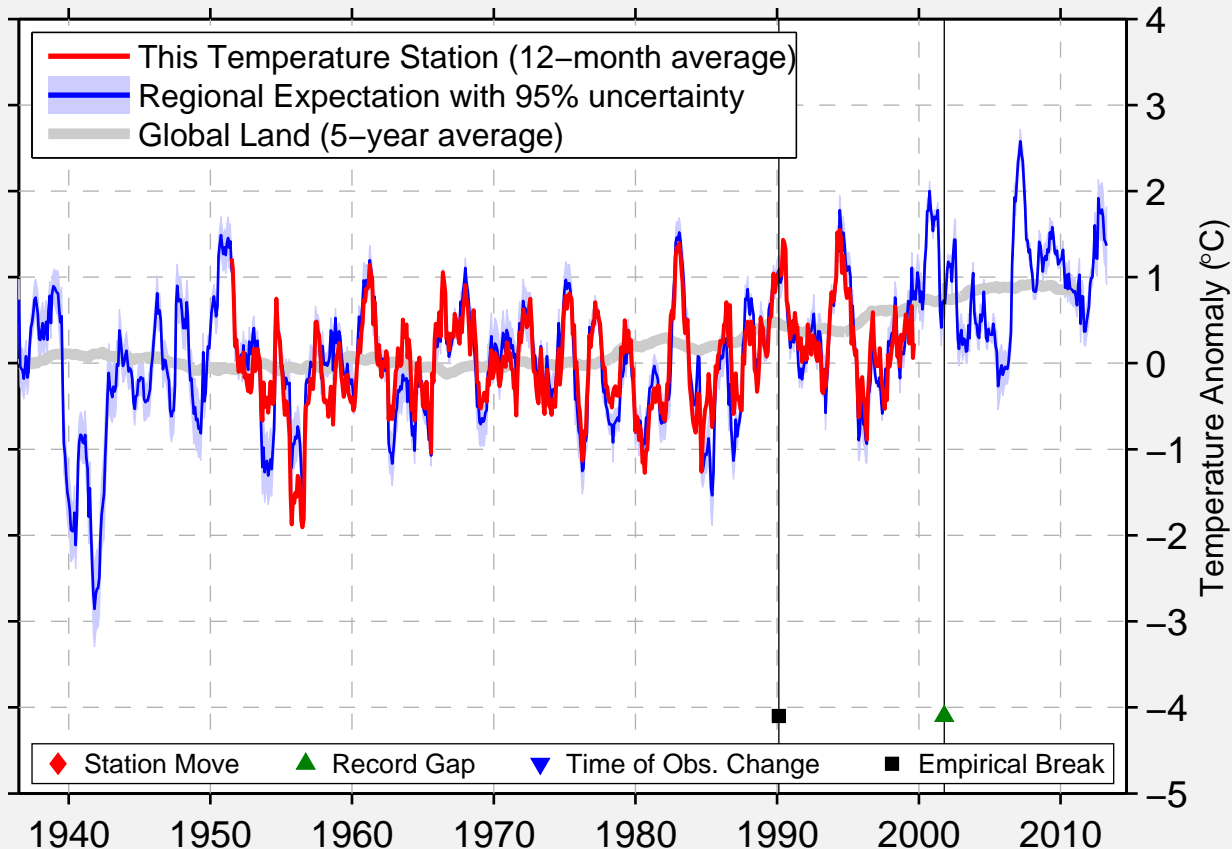

RARAU (MONASTERY)

47.450 N, 25.567 E (Romania)

Data Quality Controlled and Aligned at Breakpoints

Berkeley Earth