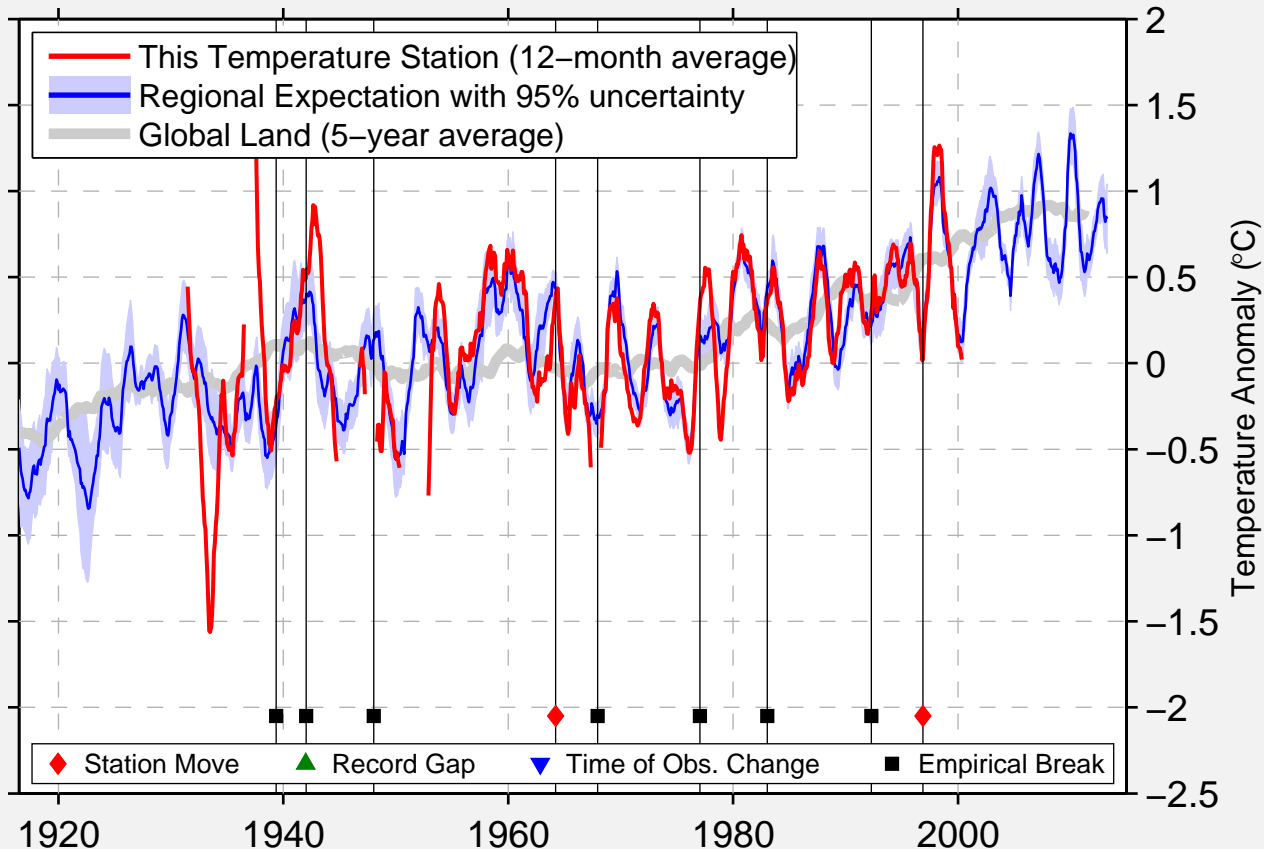

CAYEY 1 E

18.117 N, 66.154 W (Puerto Rico [United States])

Data Quality Controlled and Aligned at Breakpoints

Berkeley Earth