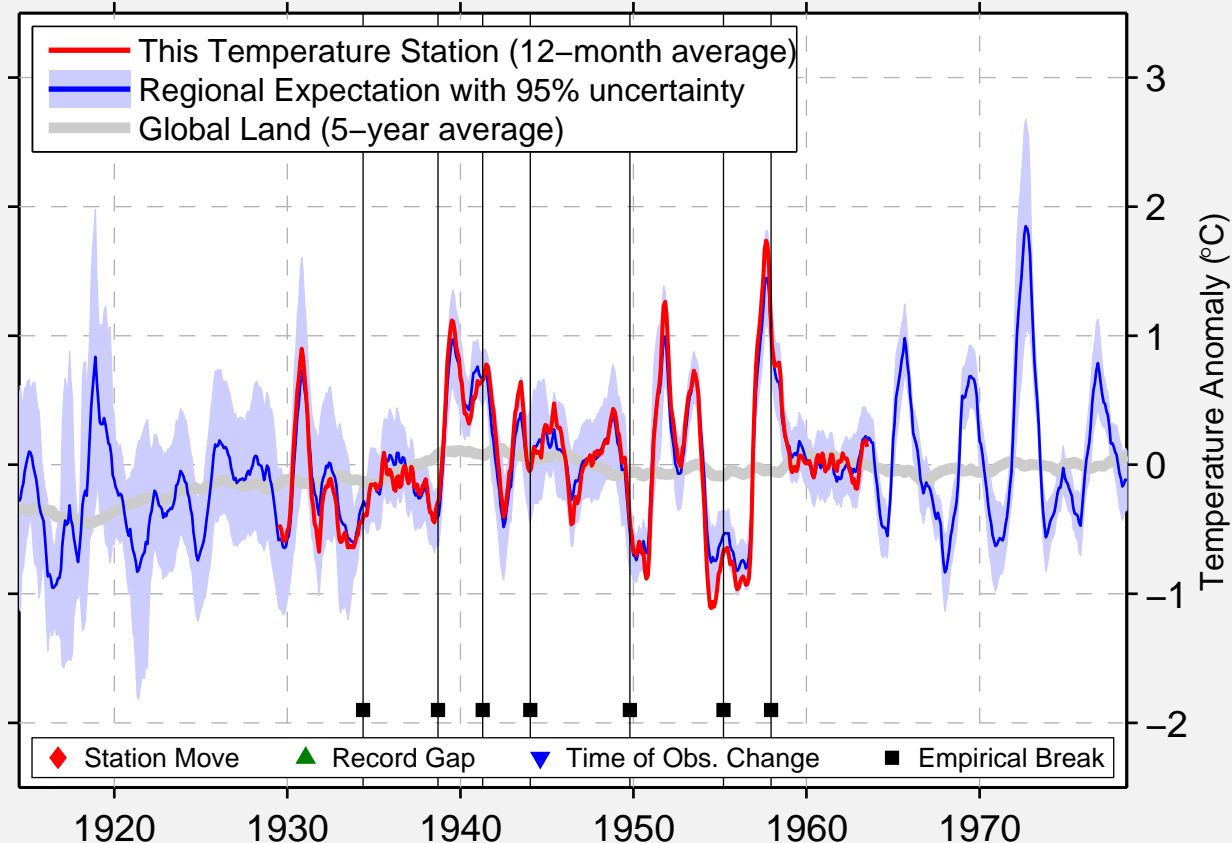

# LIMA

12.030 S, 77.030 W (Peru)

Data Quality Controlled and Aligned at Breakpoints

Berkeley Earth