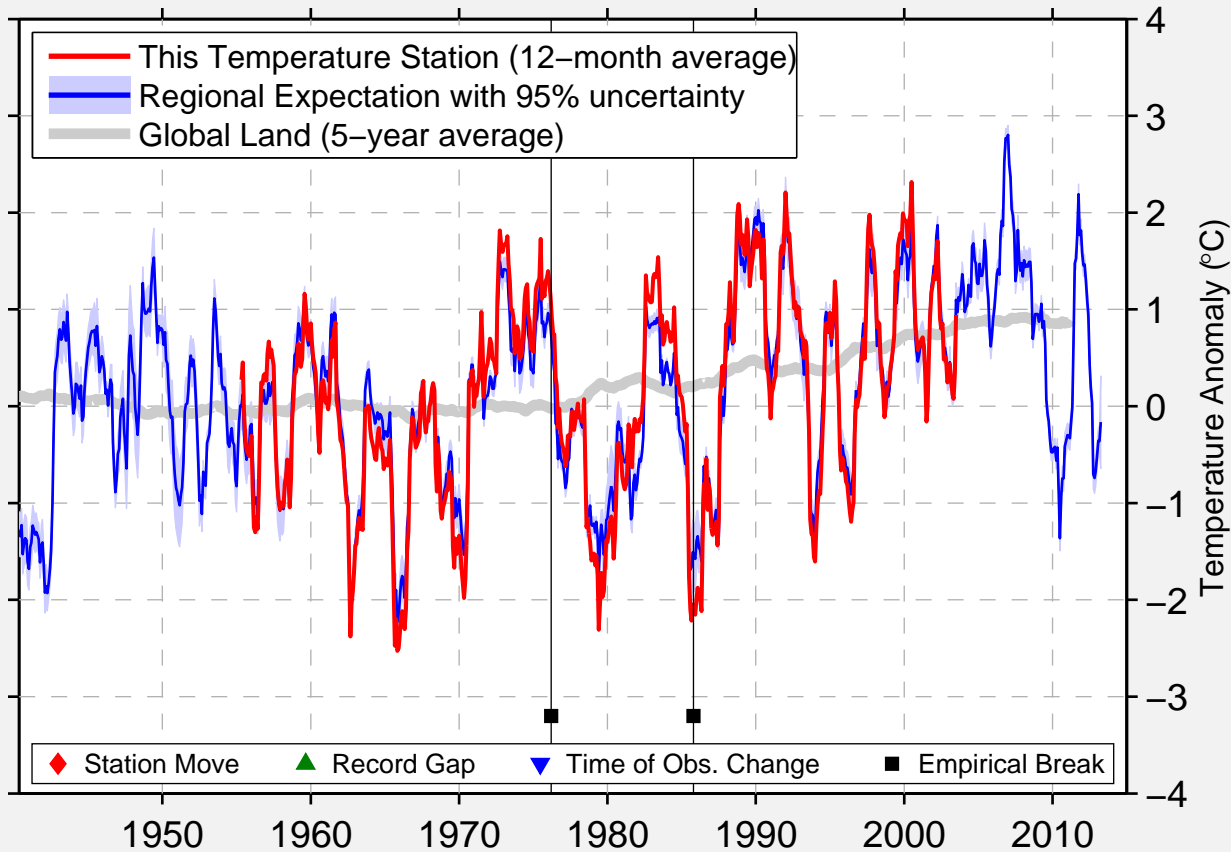

NESBYEN-SKOGLUND

60.568 N, 9.122 E (Norway)

Data Quality Controlled and Aligned at Breakpoints

Berkeley Earth