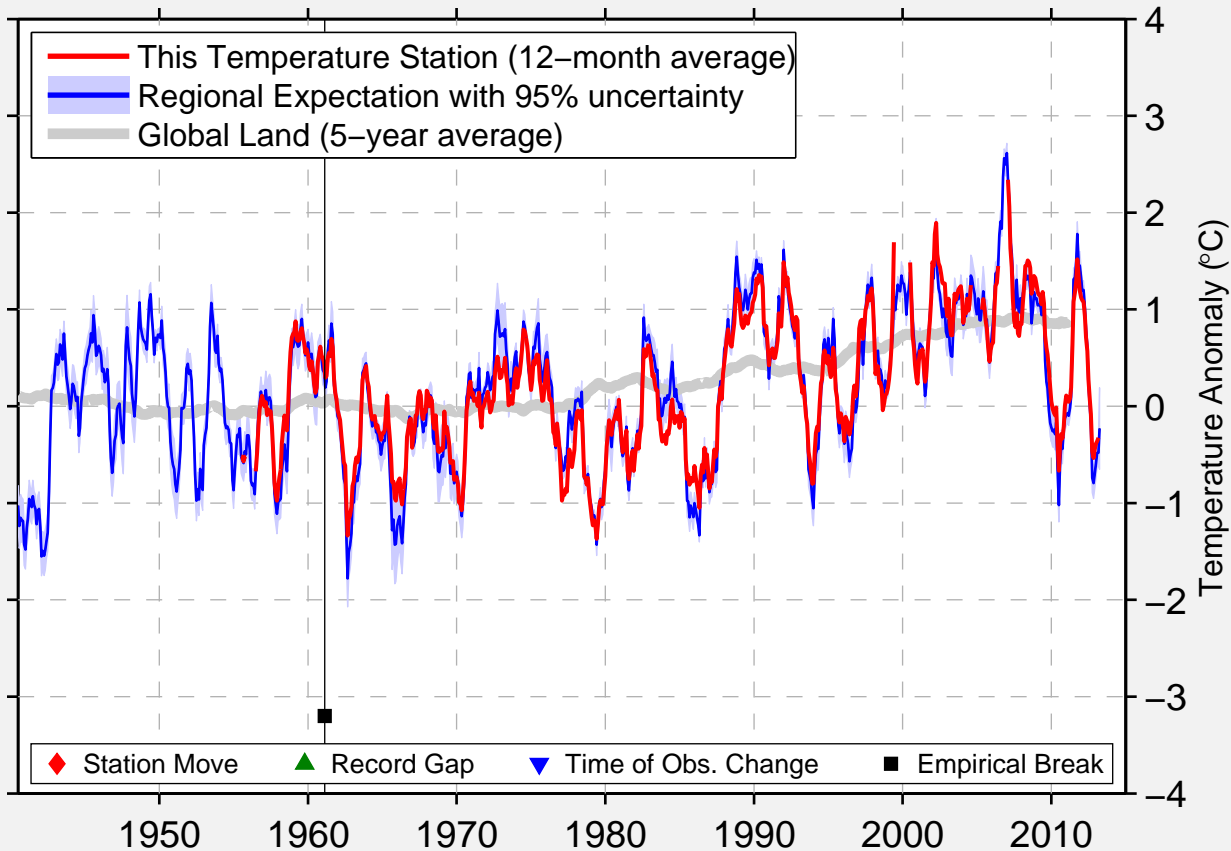

SLATTEROY FYR

59.908 N, 5.068 E (Norway)

Data Quality Controlled and Aligned at Breakpoints

Berkeley Earth