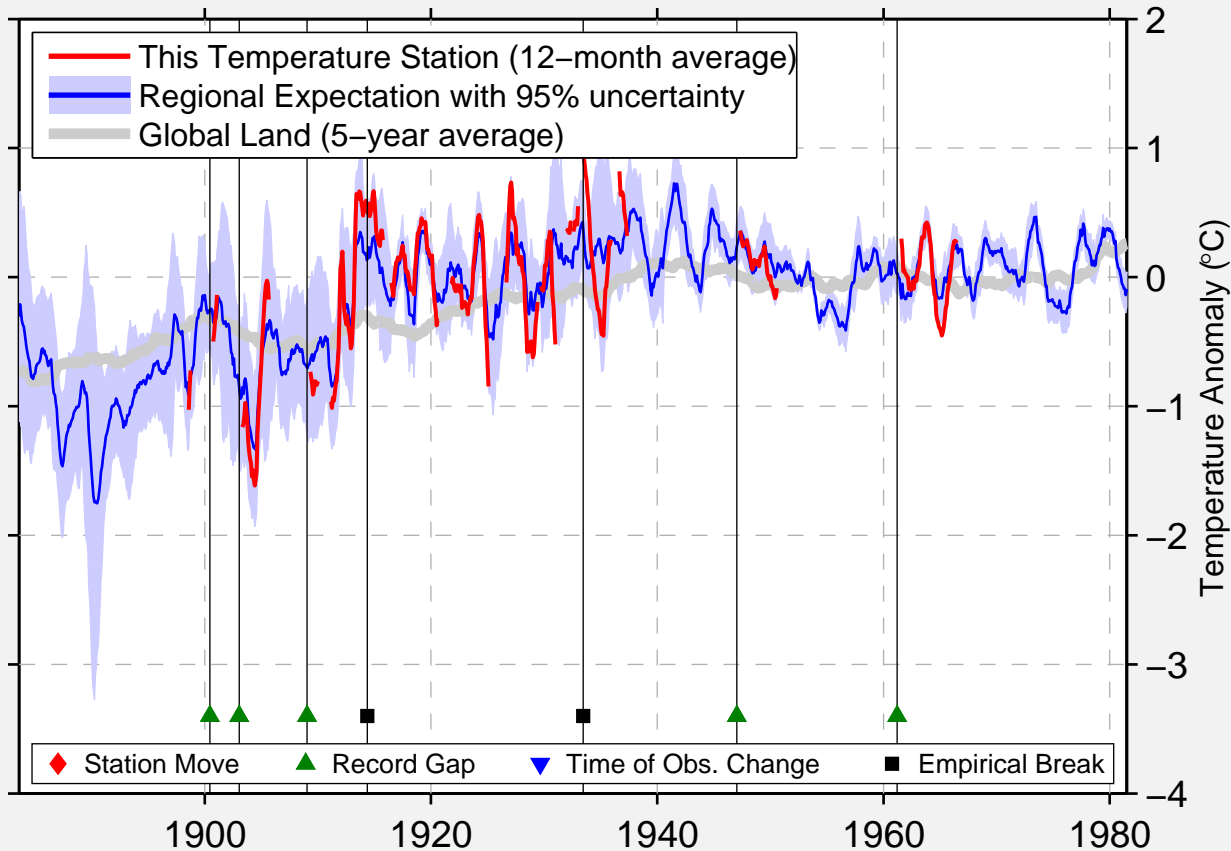

CALABAR

4.970 N, 8.320 E (Nigeria)

Data Quality Controlled and Aligned at Breakpoints

Berkeley Earth