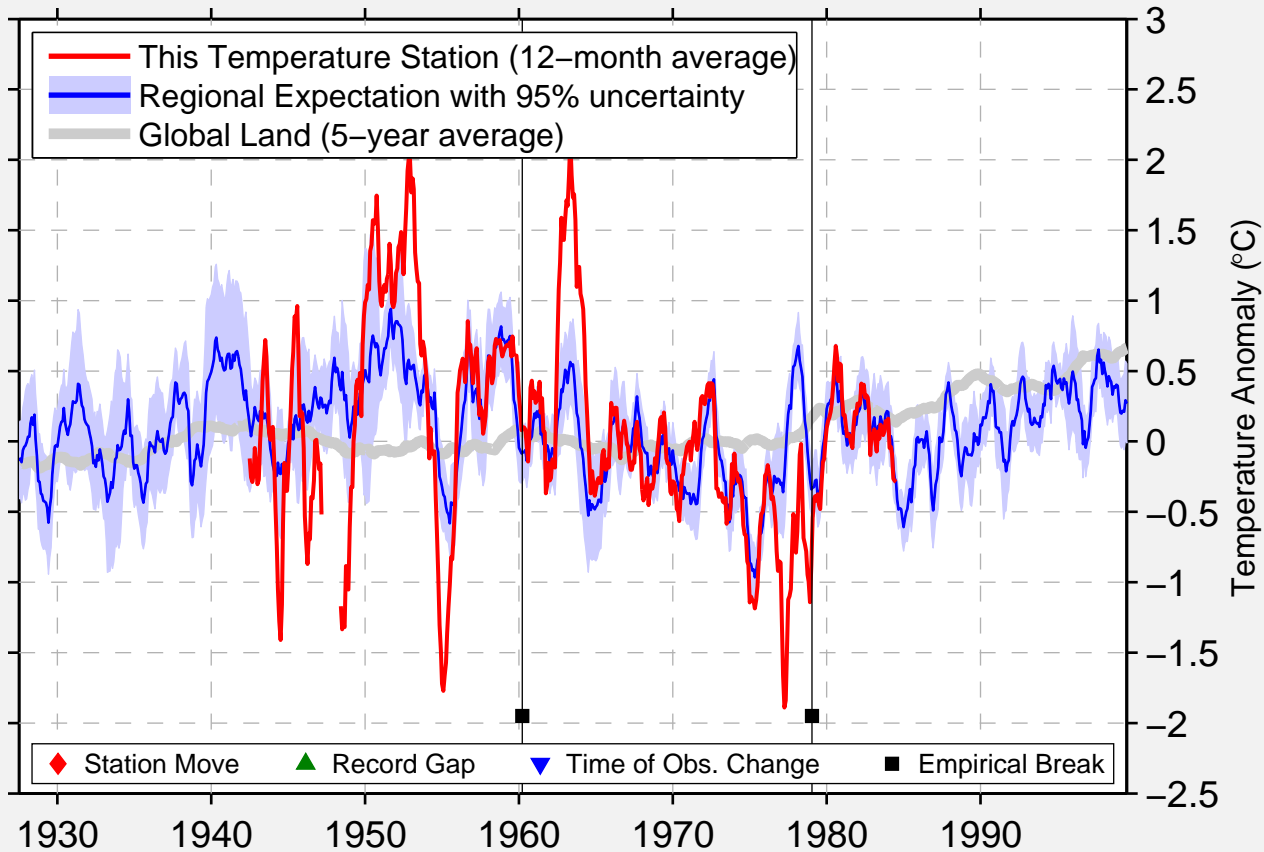

SAN FELIPE, BAJA CALIFORNIA SU

23.130 N, 109.753 W (Mexico)

Data Quality Controlled and Aligned at Breakpoints

Berkeley Earth