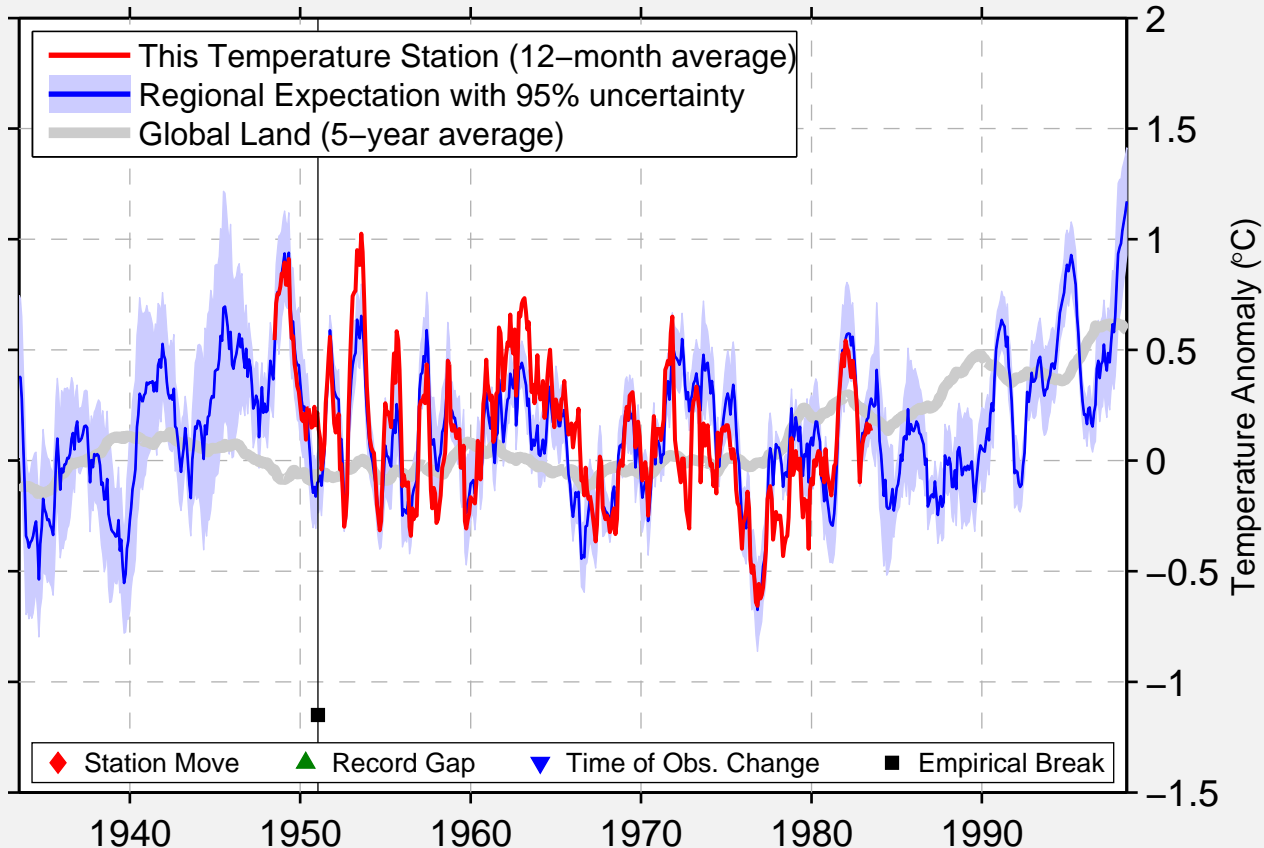

VALLE NACIONAL, OAXACA

17.780 N, 96.320 W (Mexico)

Data Quality Controlled and Aligned at Breakpoints

Berkeley Earth