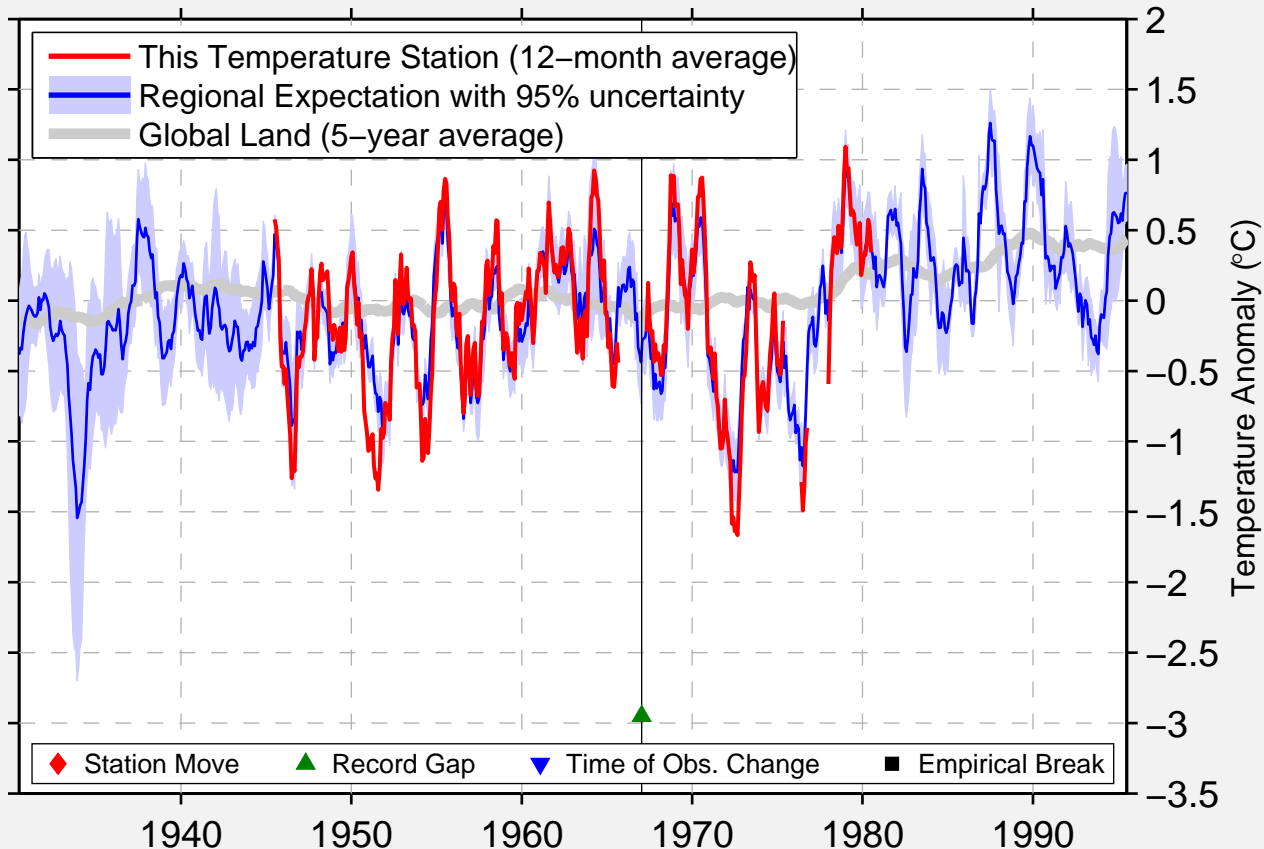

# FORT GOURAUD

22.680 N, 12.700 W (Mauritania)

Data Quality Controlled and Aligned at Breakpoints

Berkeley Earth