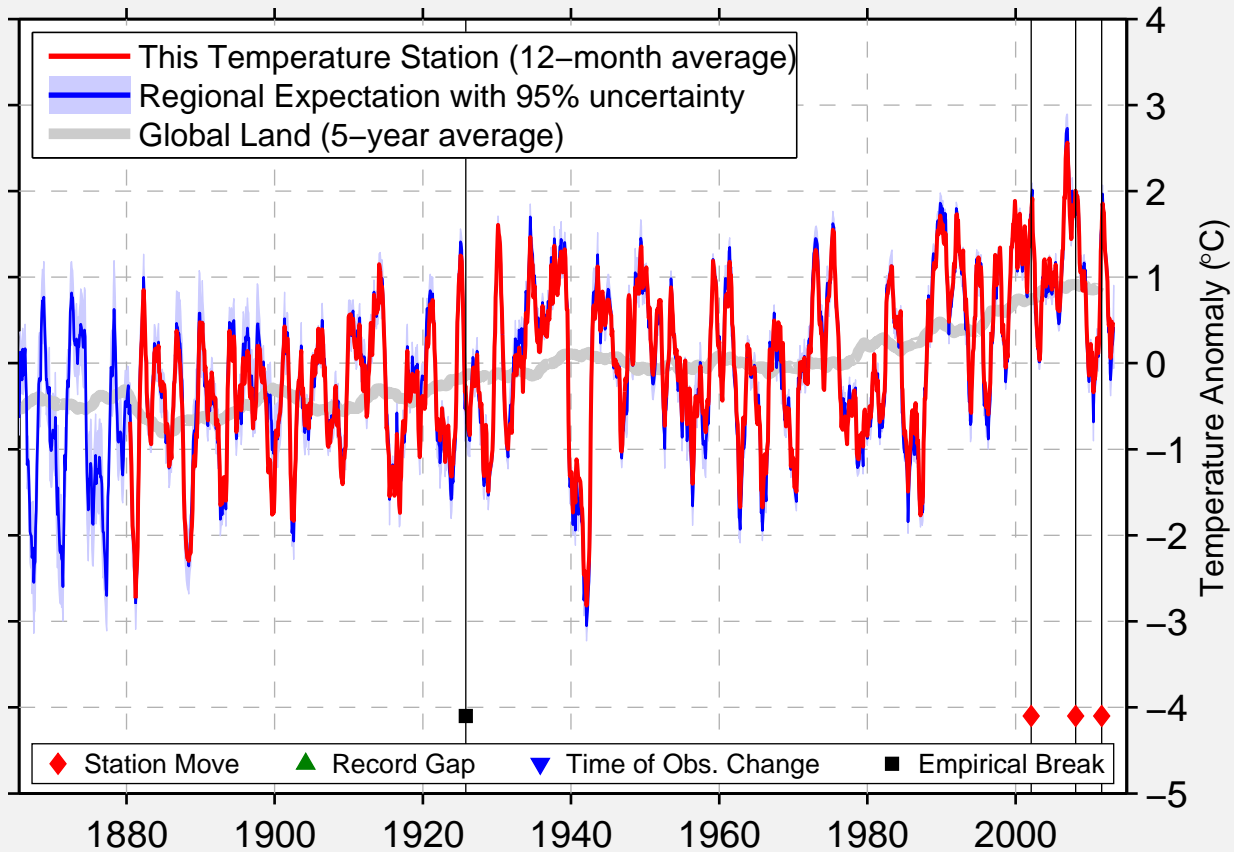

GOTSKA SANDON / GOTLAND

58.385 N, 19.192 E (Sweden)

Data Quality Controlled and Aligned at Breakpoints

Berkeley Earth