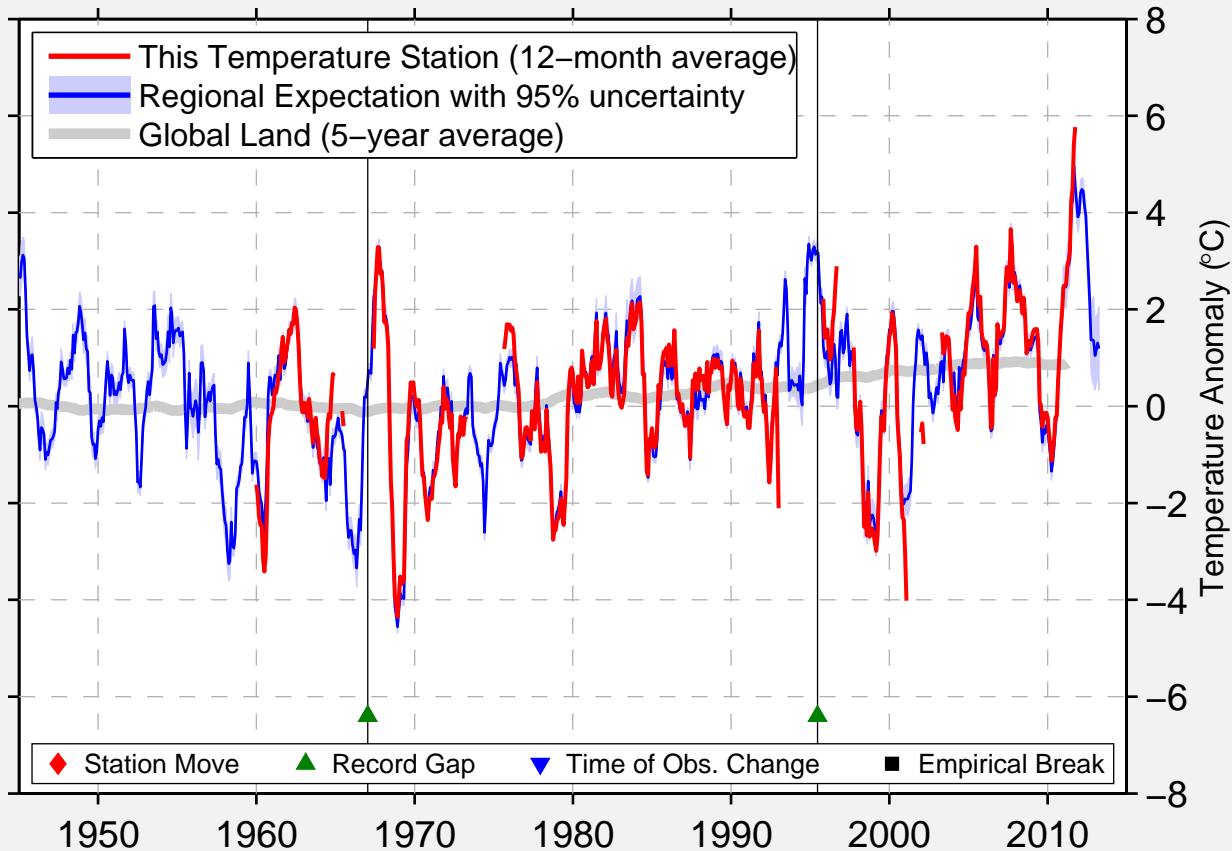

ANTIPAJUTA

69.090 N, 76.881 E (Russia)

Data Quality Controlled and Aligned at Breakpoints

Berkeley Earth