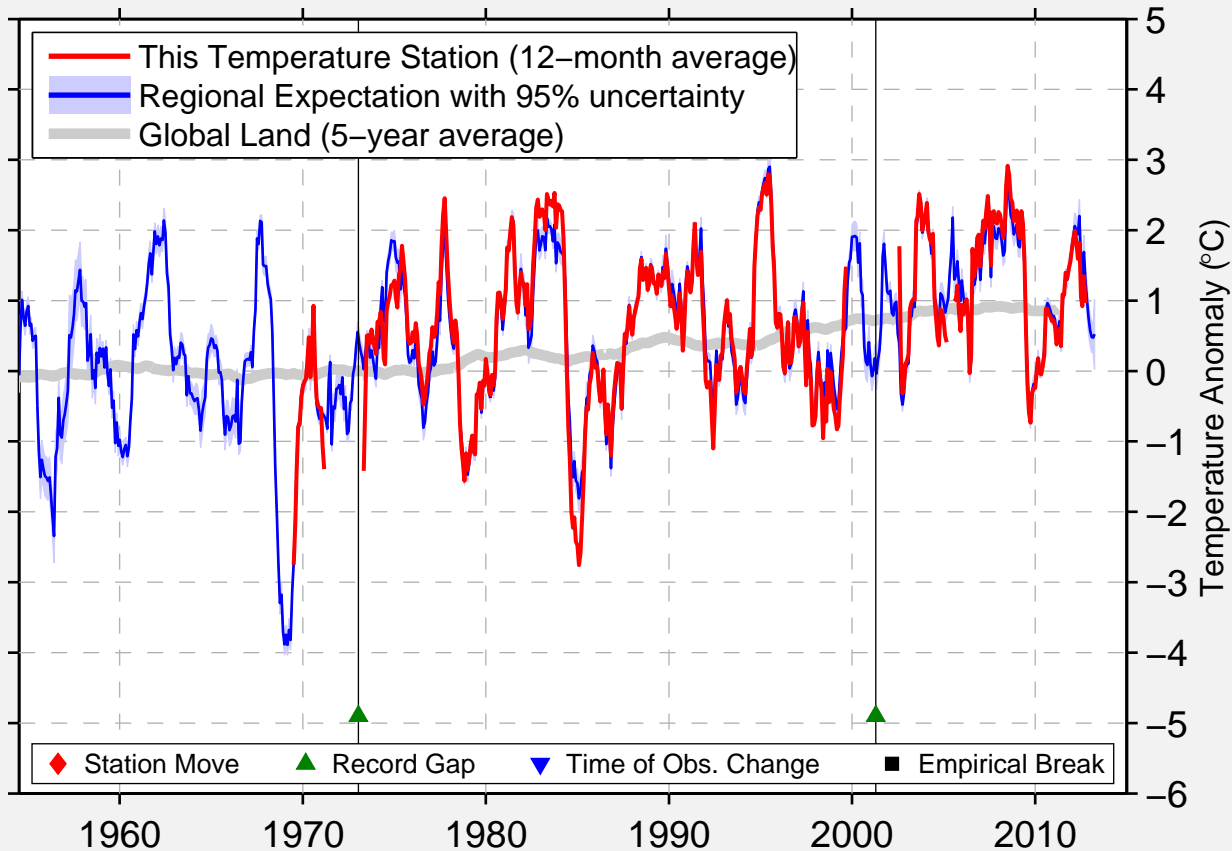

# VERHOTUR'E

58.867 N, 60.783 E (Russia)

Data Quality Controlled and Aligned at Breakpoints

Berkeley Earth