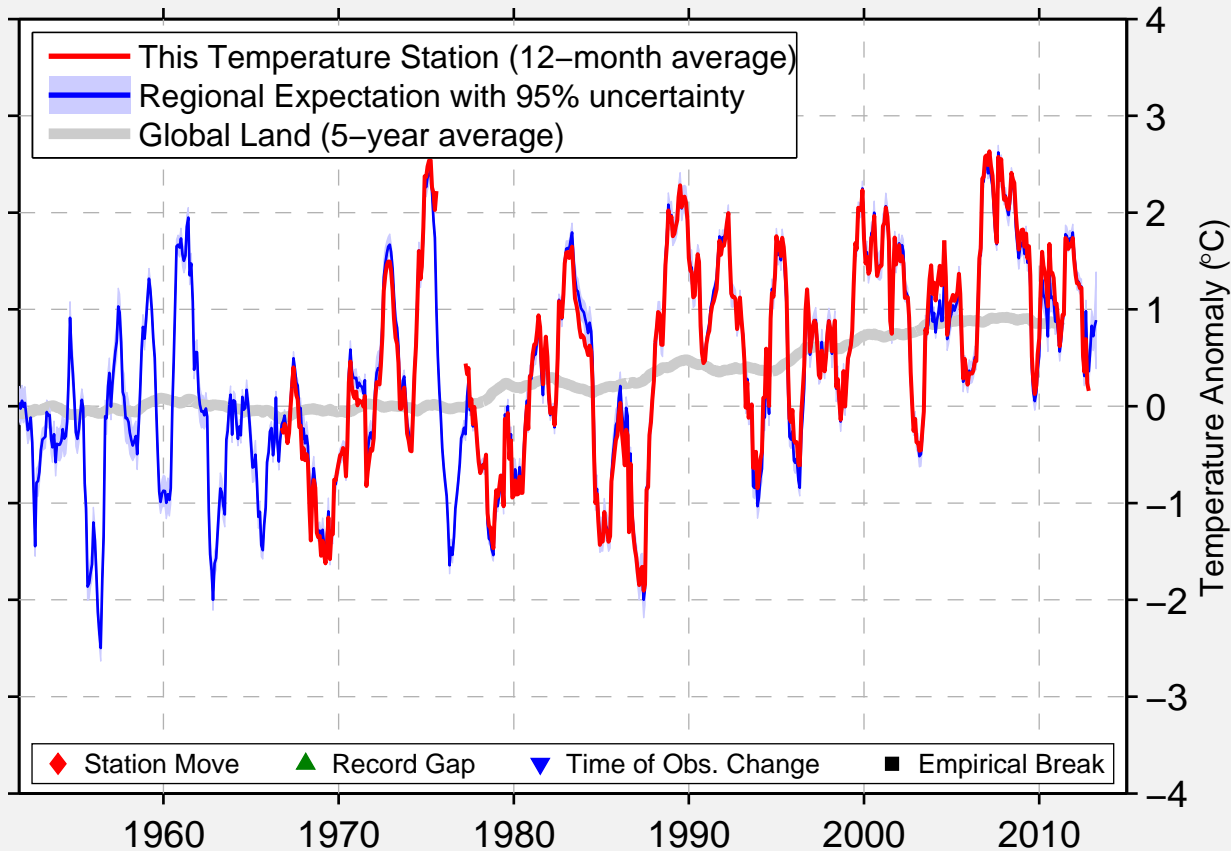

# TOROPEC

56.483 N, 31.633 E (Russia)

Data Quality Controlled and Aligned at Breakpoints

Berkeley Earth