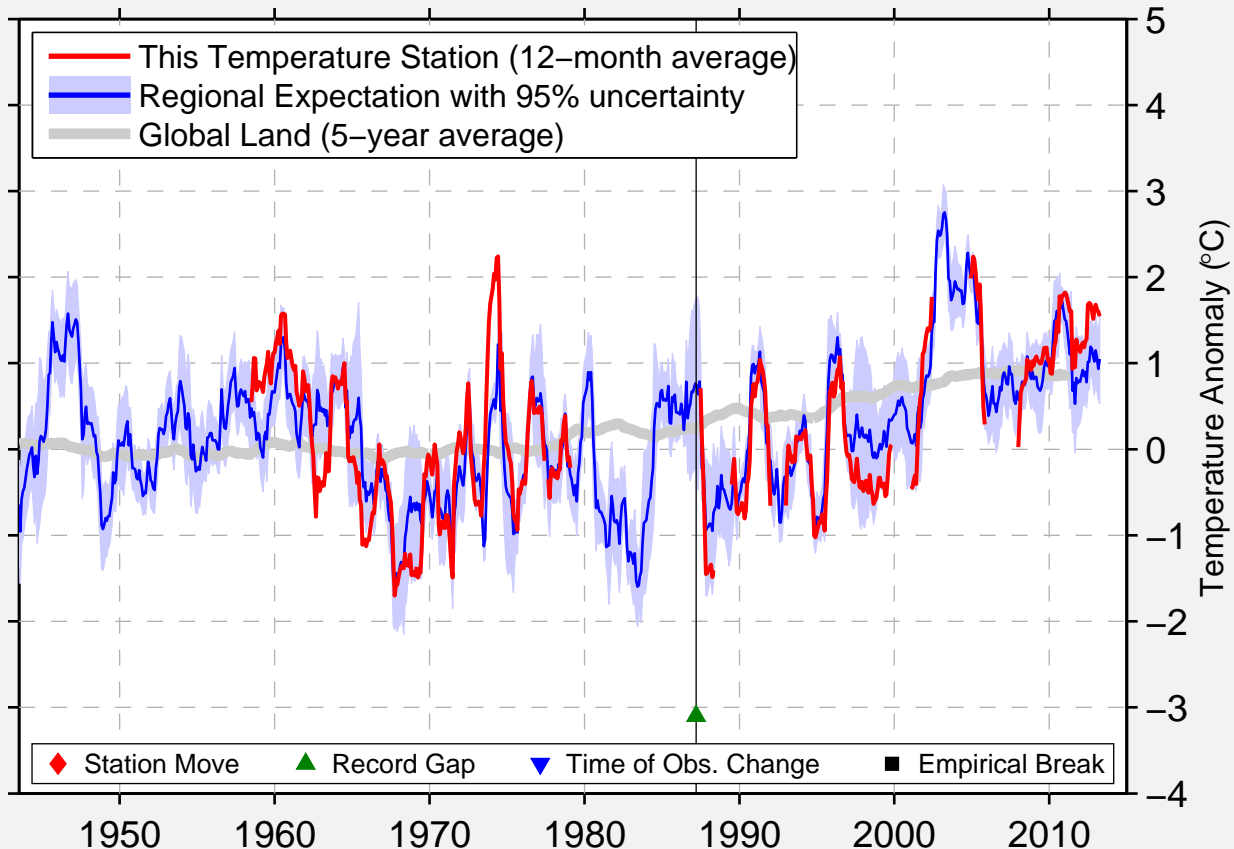

APUTITEEQ

67.783 N, 32.299 W (Greenland [Denmark])

Data Quality Controlled and Aligned at Breakpoints

Berkeley Earth