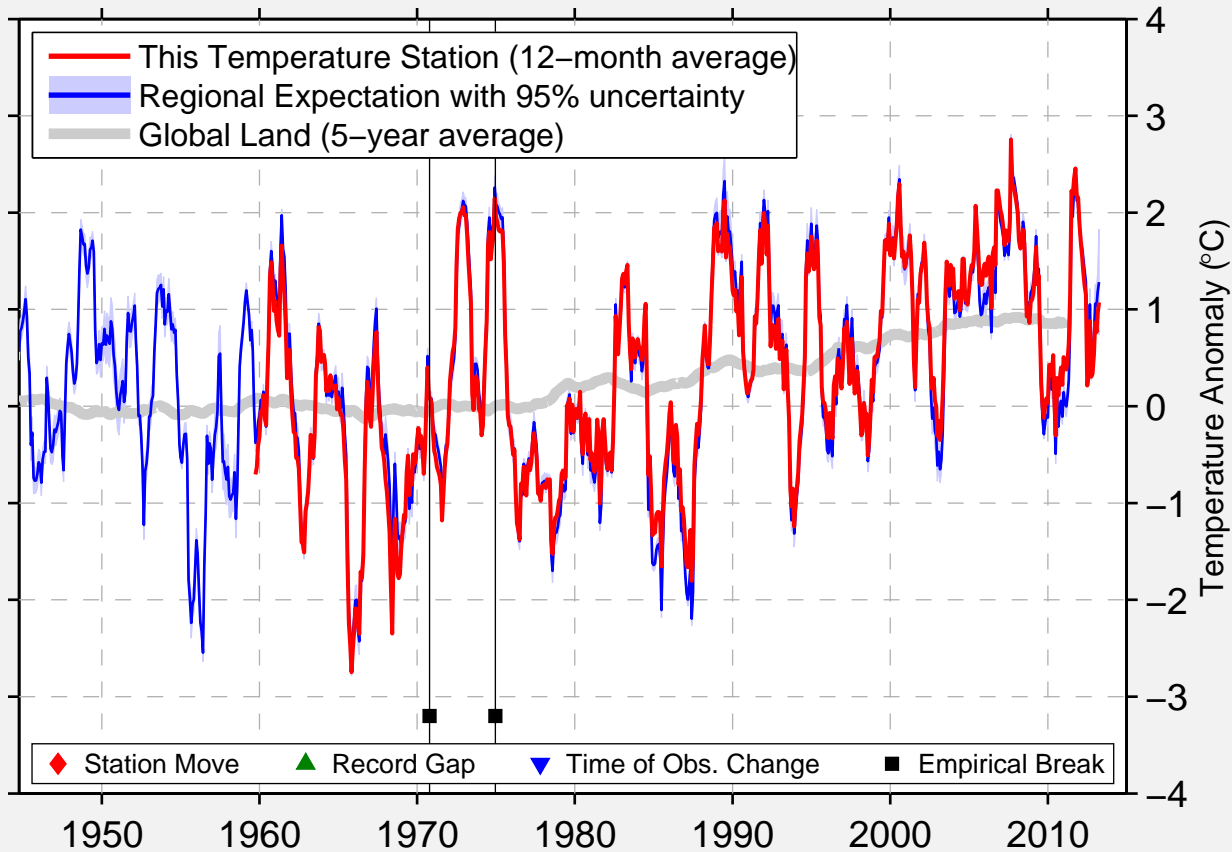

VIEREMA KAARAKKALA

63.837 N, 27.220 E (Finland)

Data Quality Controlled and Aligned at Breakpoints

Berkeley Earth