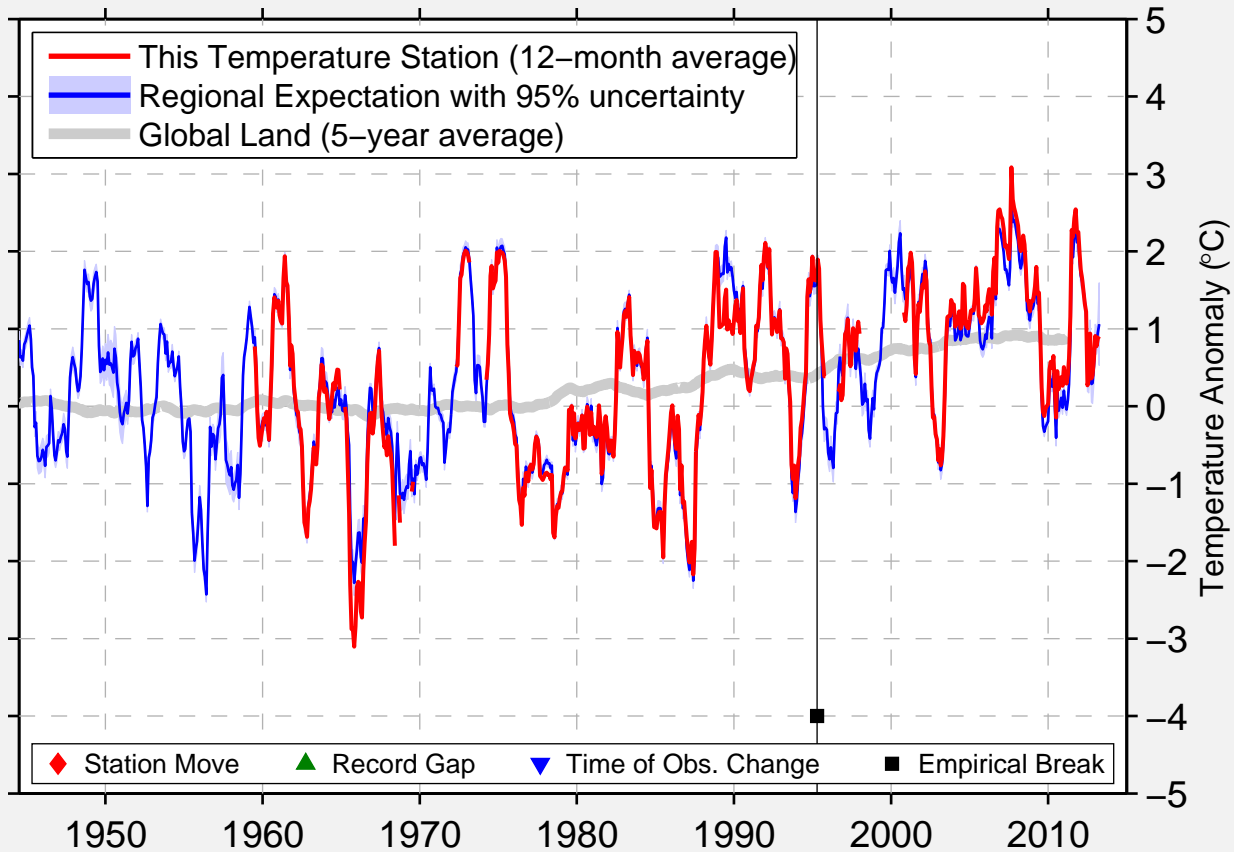

JOUTSA LEIVONMAKI SAVENAHO

61.881 N, 26.100 E (Finland)

Data Quality Controlled and Aligned at Breakpoints

Berkeley Earth