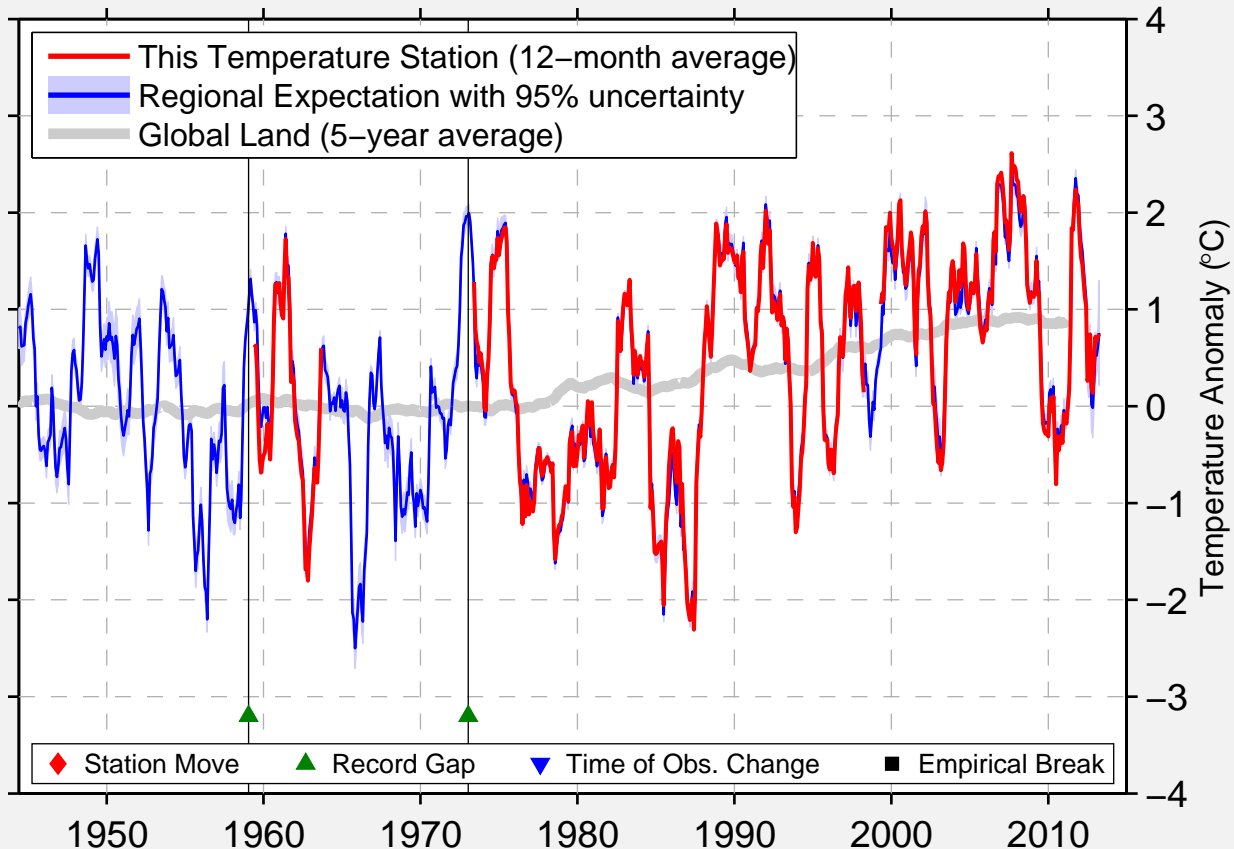

PORI AIRPORT

61.467 N, 21.800 E (Finland)

Data Quality Controlled and Aligned at Breakpoints

Berkeley Earth