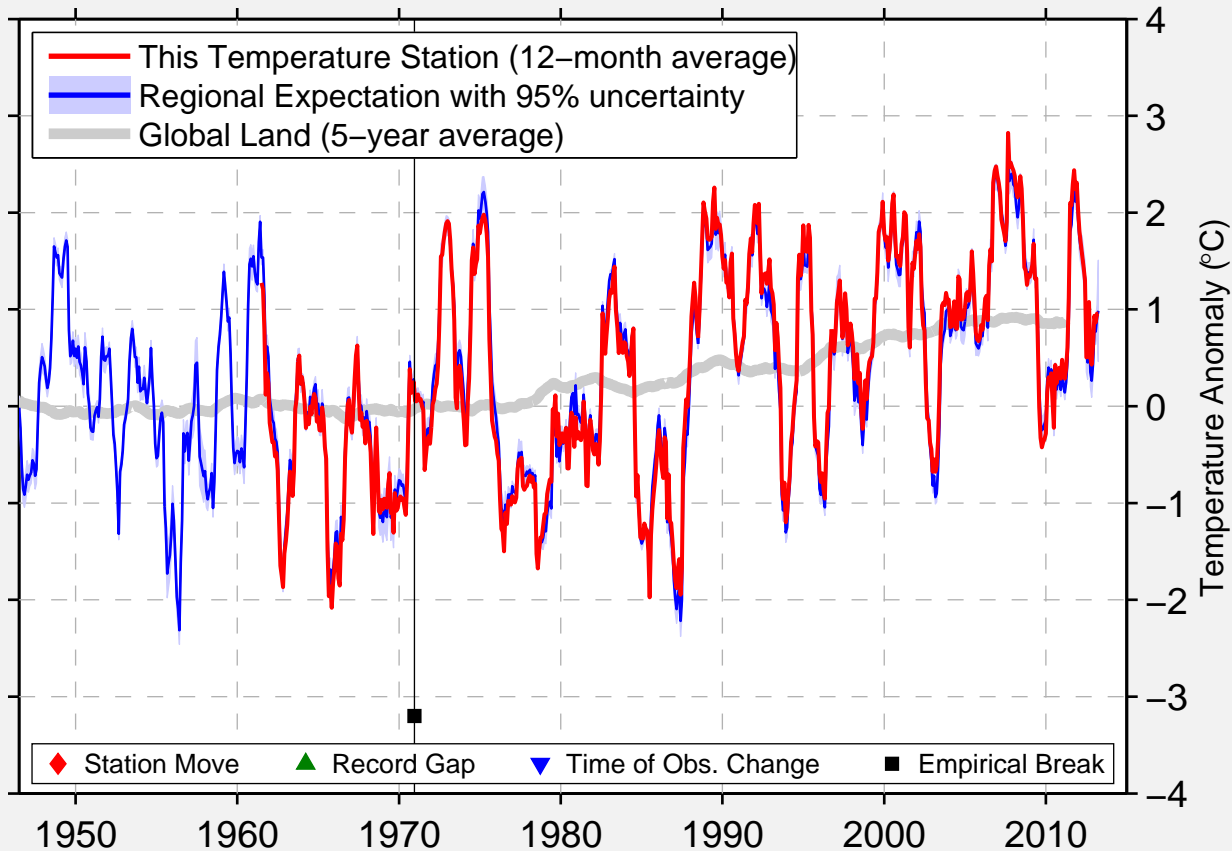

LAHTI LAUNE

60.965 N, 25.633 E (Finland)

Data Quality Controlled and Aligned at Breakpoints

Berkeley Earth