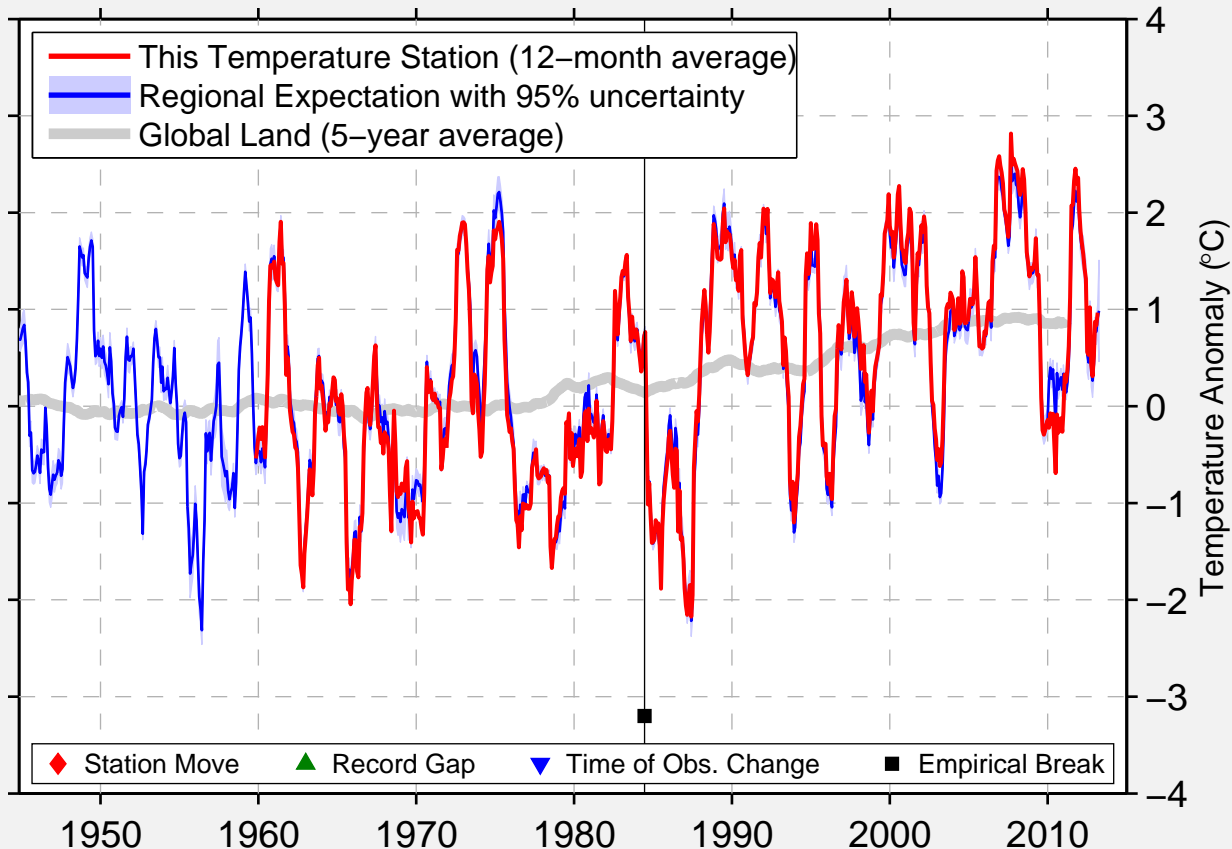

# HYVINKAA HYVINKAANKYLA

60.596 N, 24.806 E (Finland)

Data Quality Controlled and Aligned at Breakpoints

Berkeley Earth